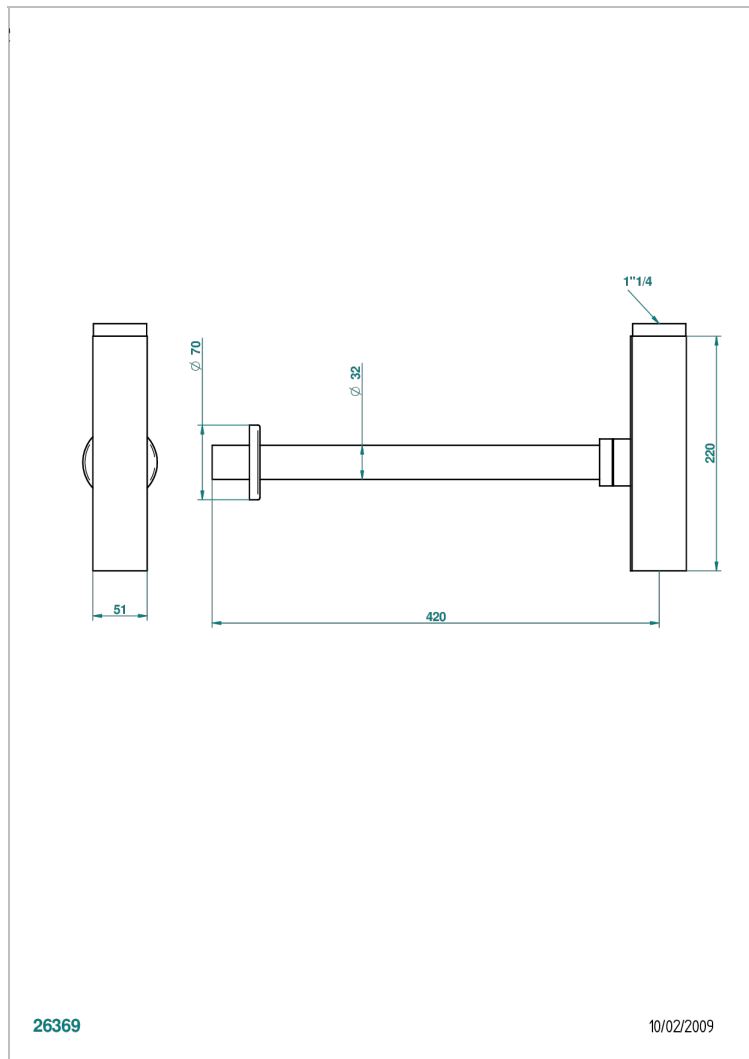

# MASQUE DE FEMME SMOOTH METAL

A2U-309/SCUS

Square trap only for waste

THG<sup>®</sup>  
PARIS

26369

10/02/2009

## CHARACTERISTIC

- Masque de Femme Smooth metal
- Square trap only for waste