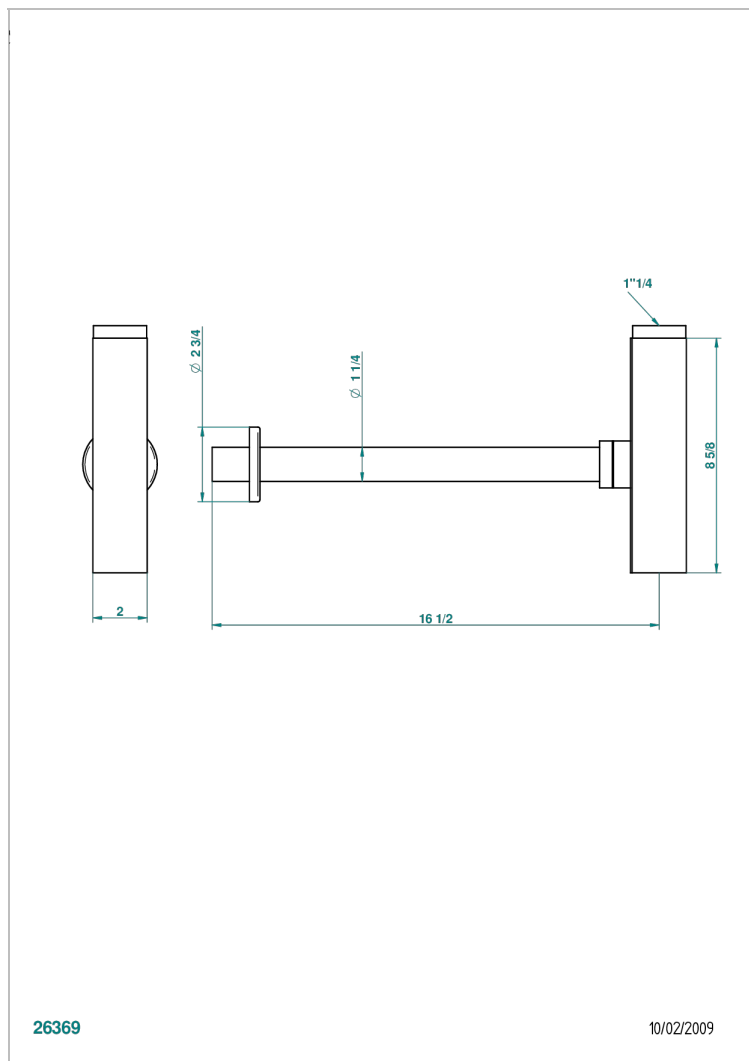

MASQUE DE FEMME SMOOTH METAL

A2U-309/SCUS

Square trap only for waste

THG[®]
PARIS

CHARACTERISTIC

- Masque de Femme Smooth metal
- Square trap only for waste

AVAILABLE FINITIONS

Black ceram - D30
Blush PVD - H62
Brass color PVD - H49
Brown bronze color PVD - F33
Chrome polished - A02
Chrome polished / gold polished - G02