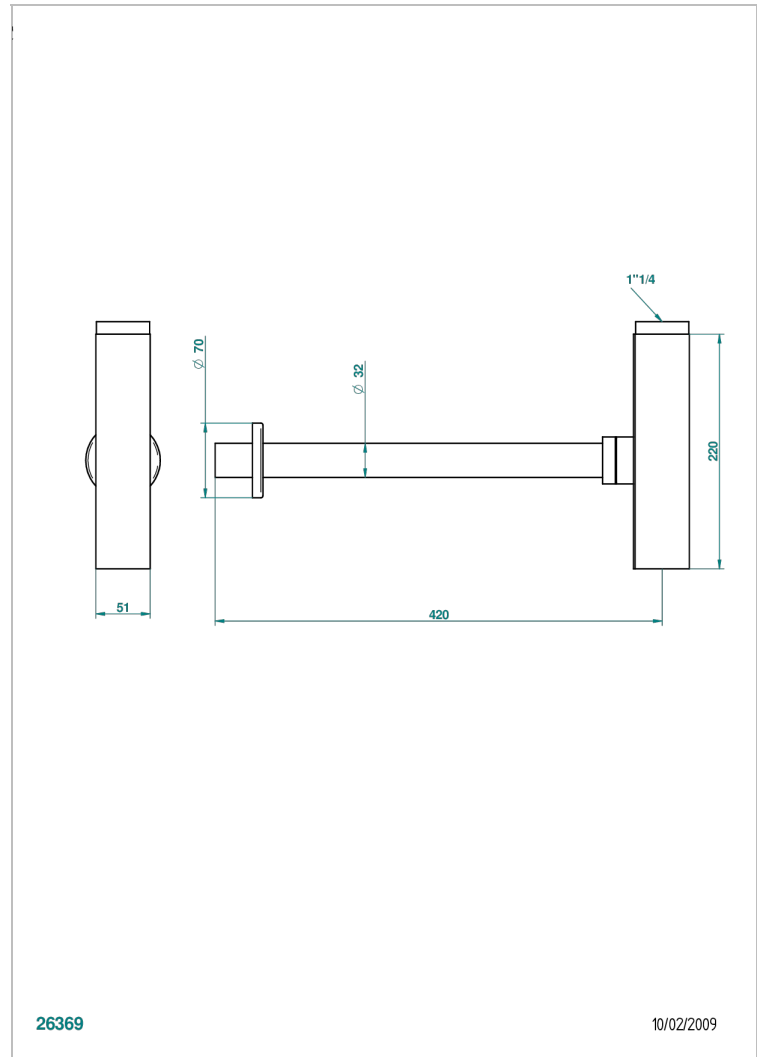

# MASQUE DE FEMME SOLAIRE

A2S-309/SCUS

Square trap only for waste

## CHARACTERISTIC

- Masque de Femme Solaire
- Square trap only for waste