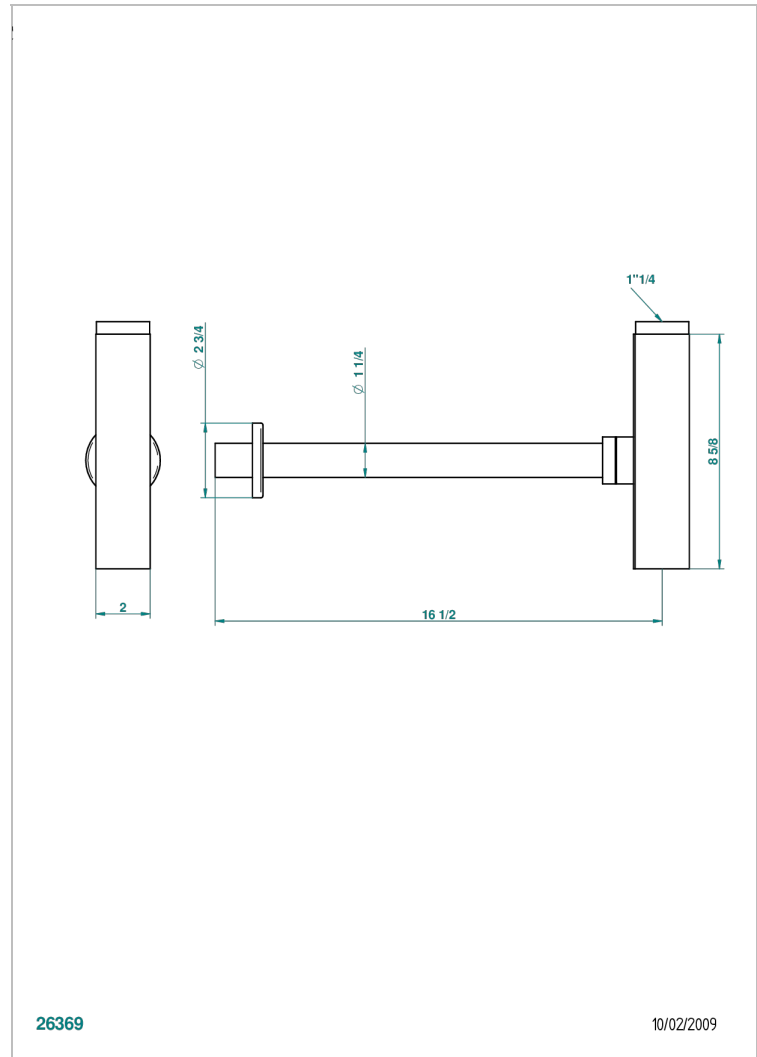

# MASQUE DE FEMME SOLAIRE

A2S-309/SCUS

Square trap only for waste

26369

10/02/2009

## CHARACTERISTIC

- Masque de Femme Solaire
- Square trap only for waste