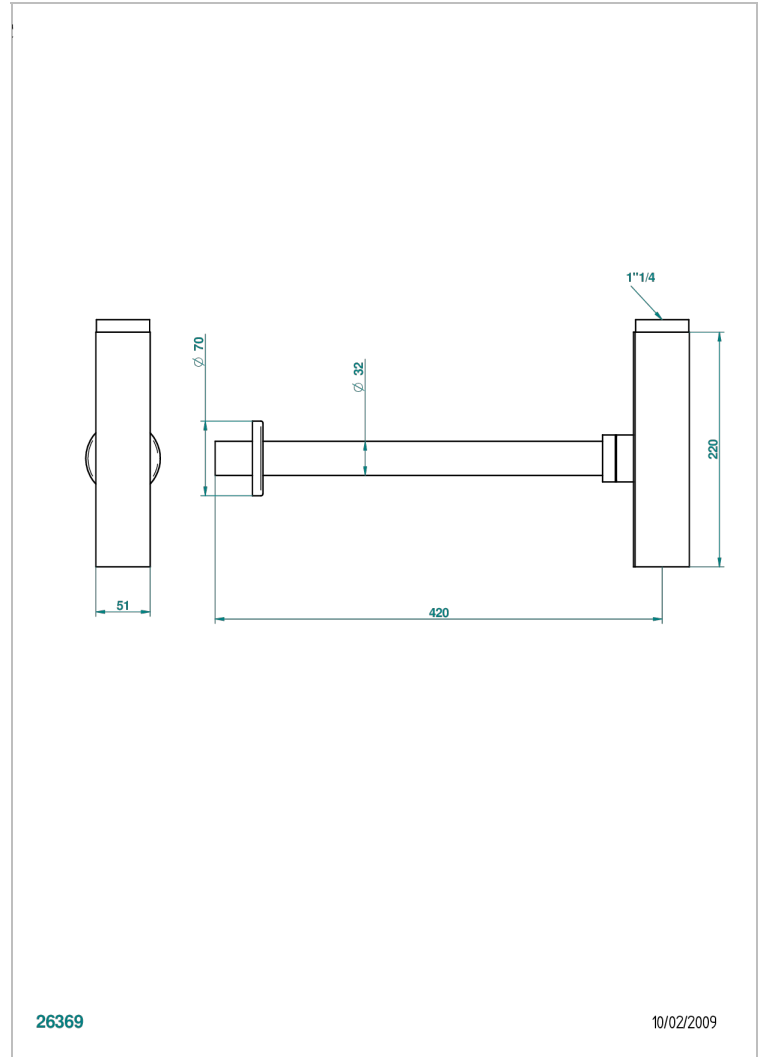

# MASQUE DE FEMME LUNAIRE

A2R-309/SCUS

Square trap only for waste

## CARACTERÍSTICAS

- Masque de Femme Lunaire
- Square trap only for waste