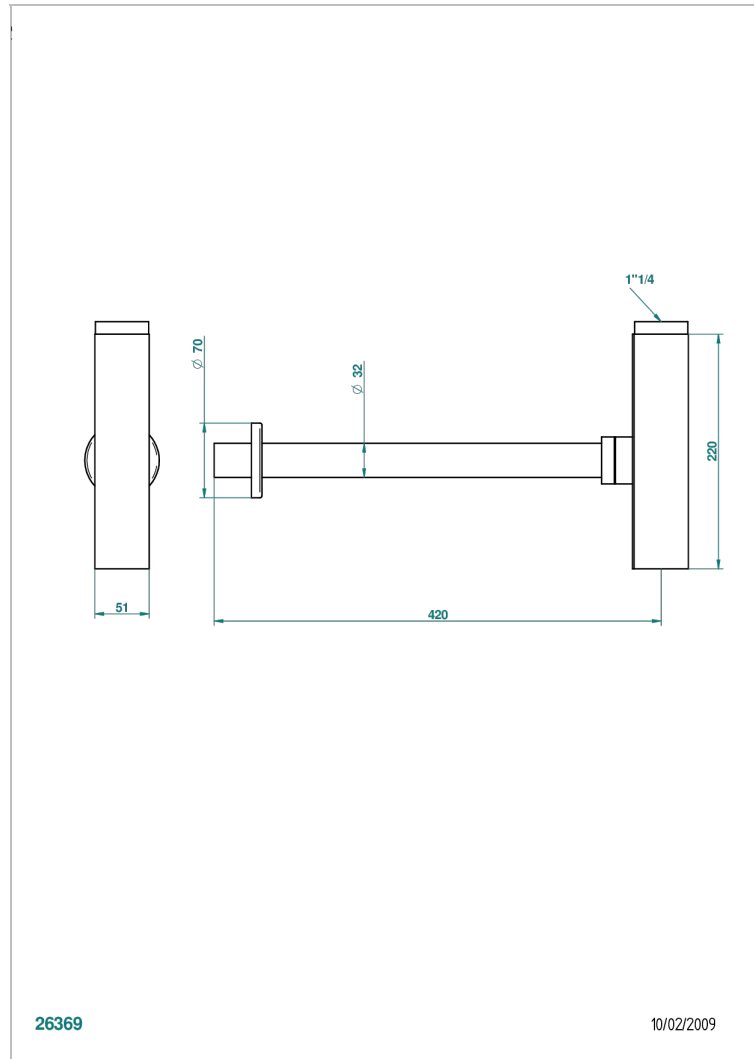

MASQUE DE FEMME LUNAIRE

A2R-309/SCUS

Square trap only for waste

26369

10/02/2009

CHARACTERISTIC

- Masque de Femme Lunaire
- Square trap only for waste

AVAILABLE FINITIONS