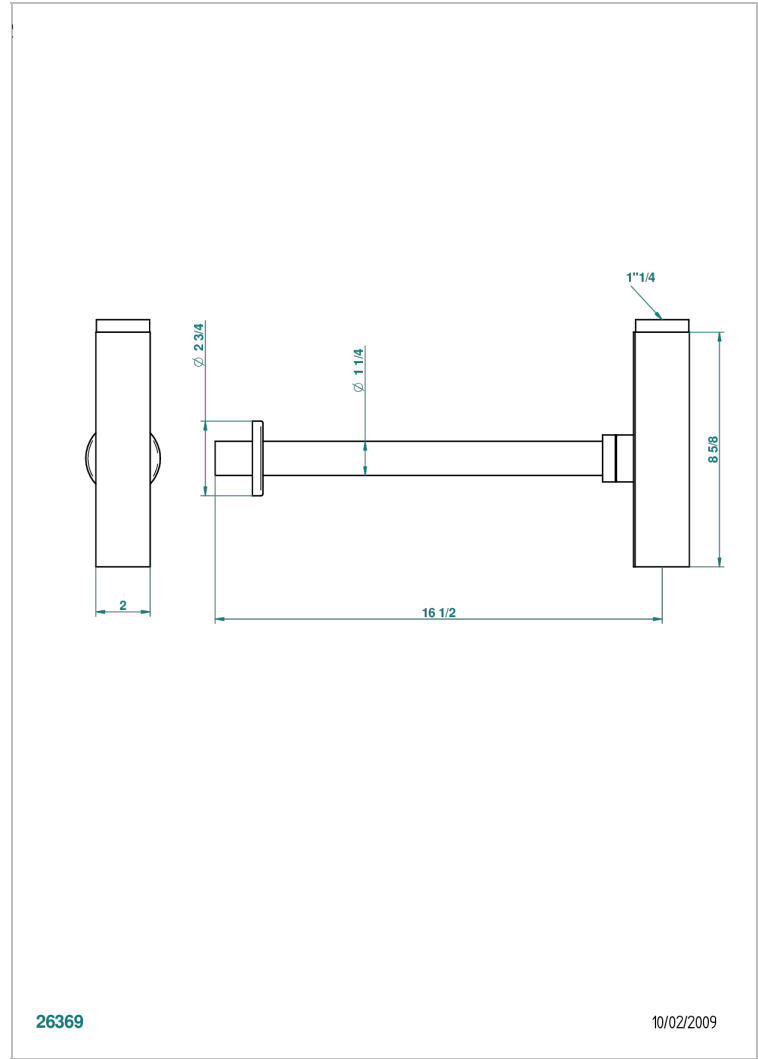

MASQUE DE FEMME LUNAIRE

A2R-309/SCUS

Square trap only for waste

THG[®]
PARIS

26369

10/02/2009

CARACTERÍSTICAS

- Masque de Femme Lunaire
- Square trap only for waste