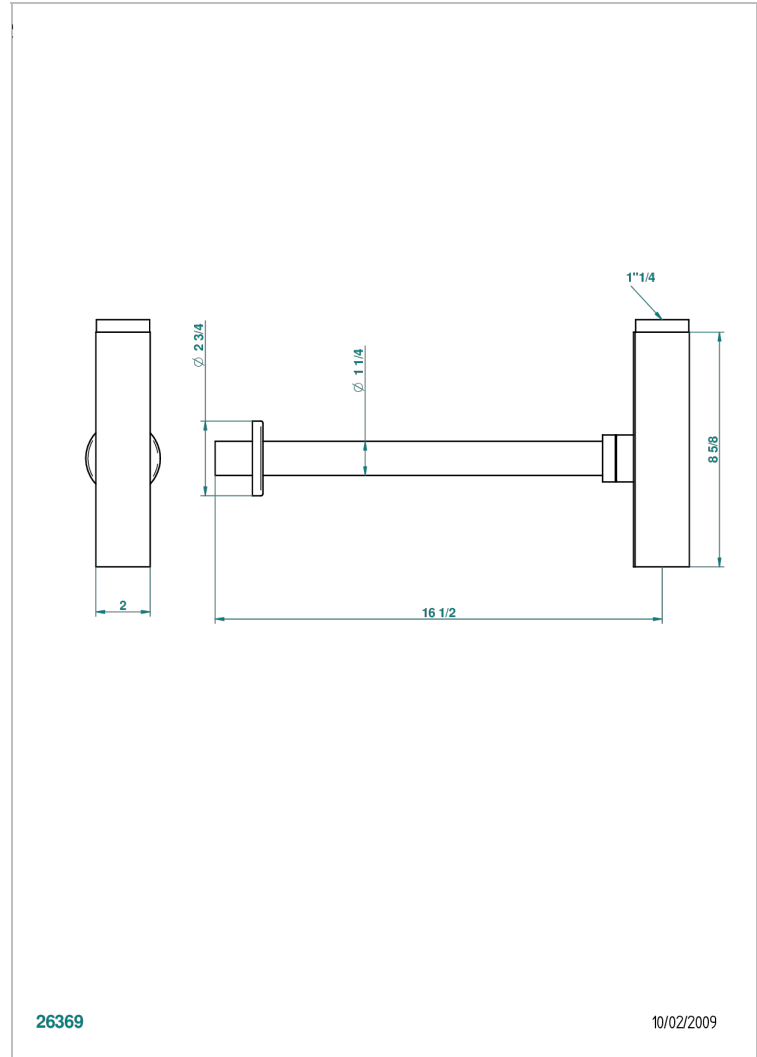

# MASQUE DE FEMME LUNAIRE

A2R-309/SCUS

Square trap only for waste

26369

10/02/2009

## CHARACTERISTIC

- Masque de Femme Lunaire
- Square trap only for waste