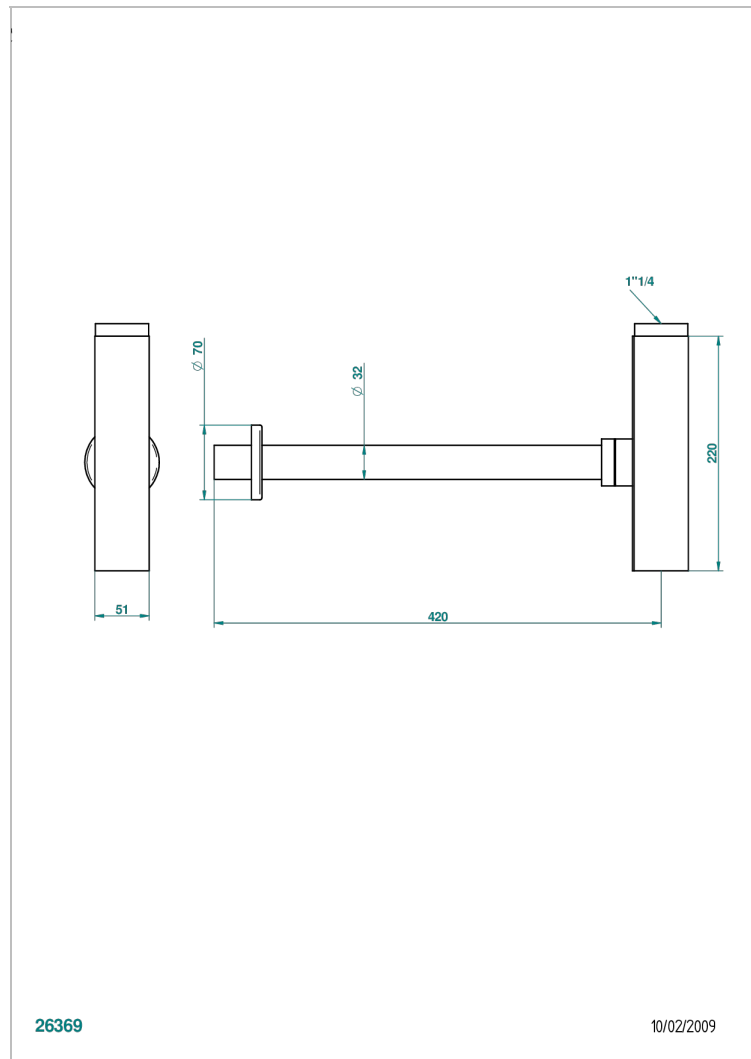

METROPOLIS BLACK CRYSTAL WITH LEVER HANDLES

A2M-309/SCUS

Square trap only for waste

26369

10/02/2009

CHARACTERISTIC

- Métropolis Black crystal with lever handles
- Square trap only for waste

AVAILABLE FINITIONS