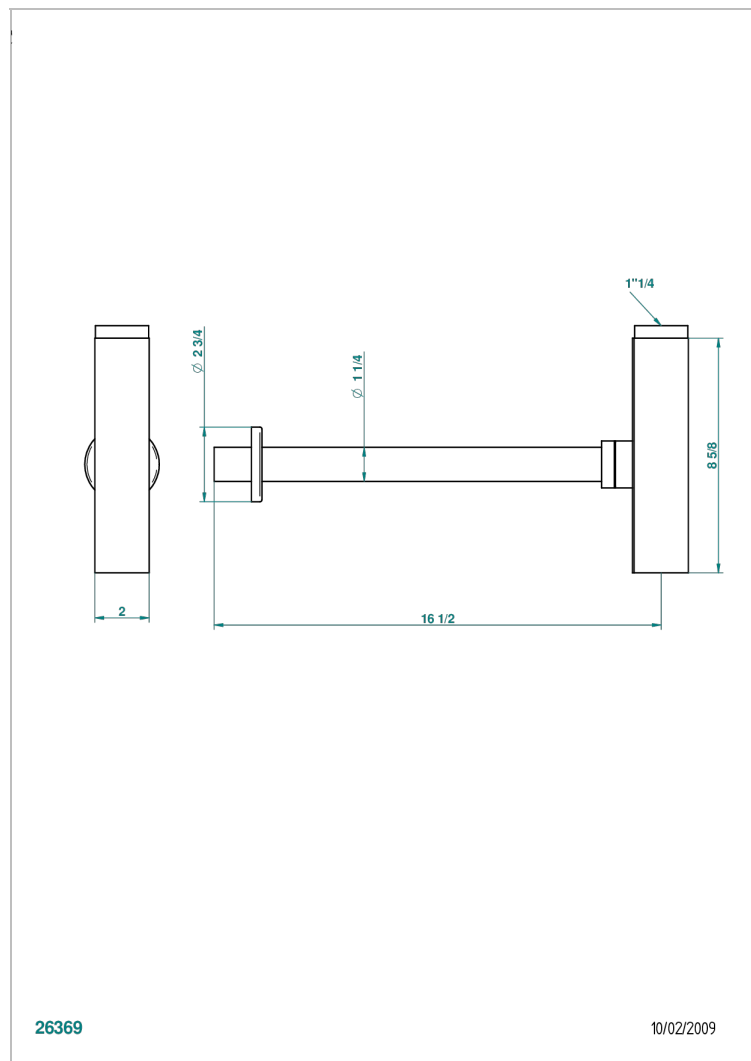

METROPOLIS BLACK CRYSTAL WITH LEVER HANDLES

A2M-309/SCUS

Square trap only for waste

26369

10/02/2009

CHARACTERISTIC

- Métropolis Black crystal with lever handles
- Square trap only for waste

AVAILABLE FINITIONS