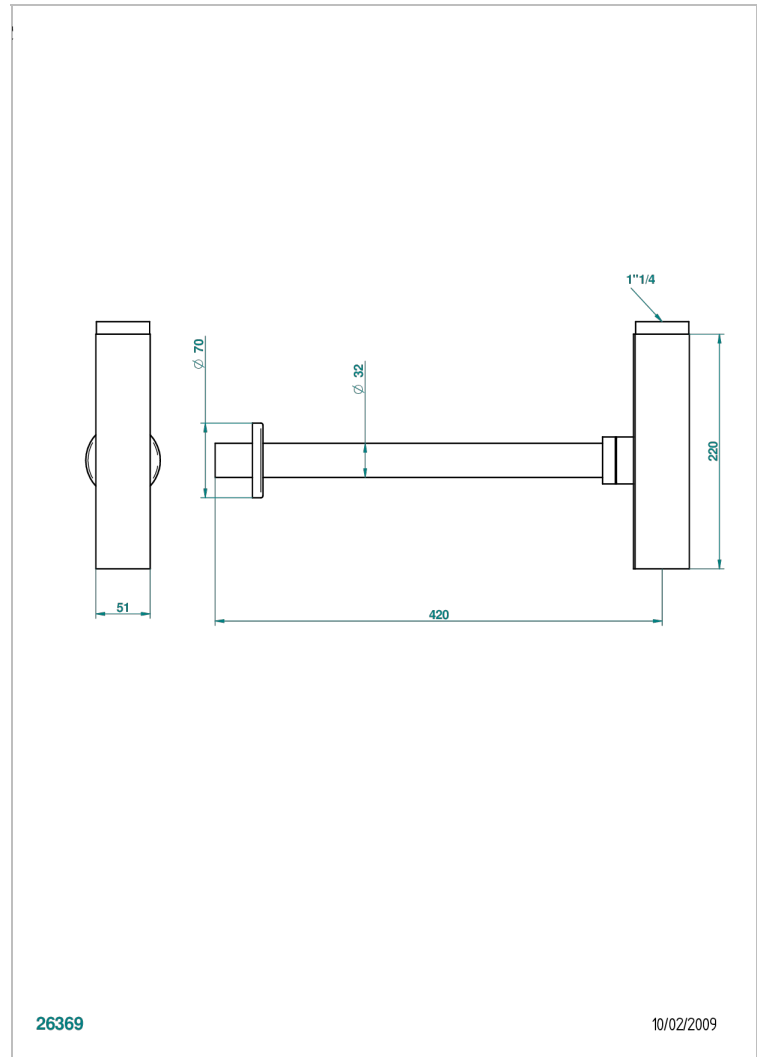

METROPOLIS BLACK CRYSTAL

A2L-309/SCUS

Square trap only for waste

THG[®]
PARIS

26369

10/02/2009

CHARACTERISTIC

- Métropolis Black crystal
- Square trap only for waste