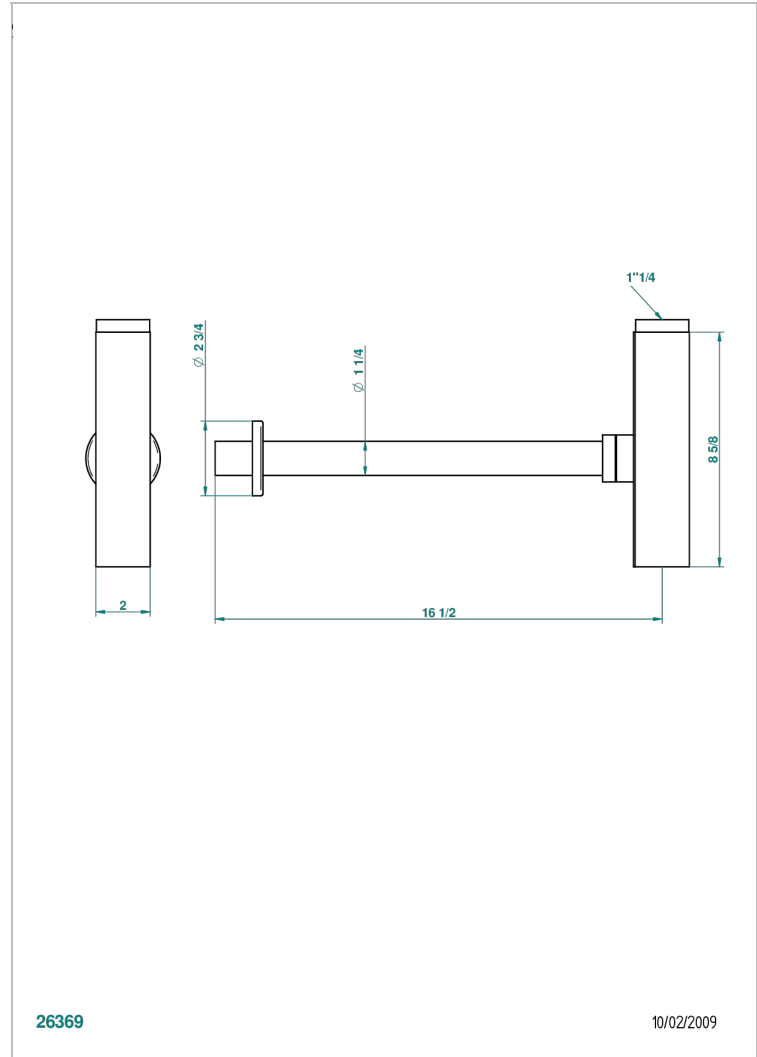

METROPOLIS BLACK CRYSTAL

A2L-309/SCUS

Square trap only for waste

26369

10/02/2009

CHARACTERISTIC

- Métropolis Black crystal
- Square trap only for waste

AVAILABLE FINITIONS