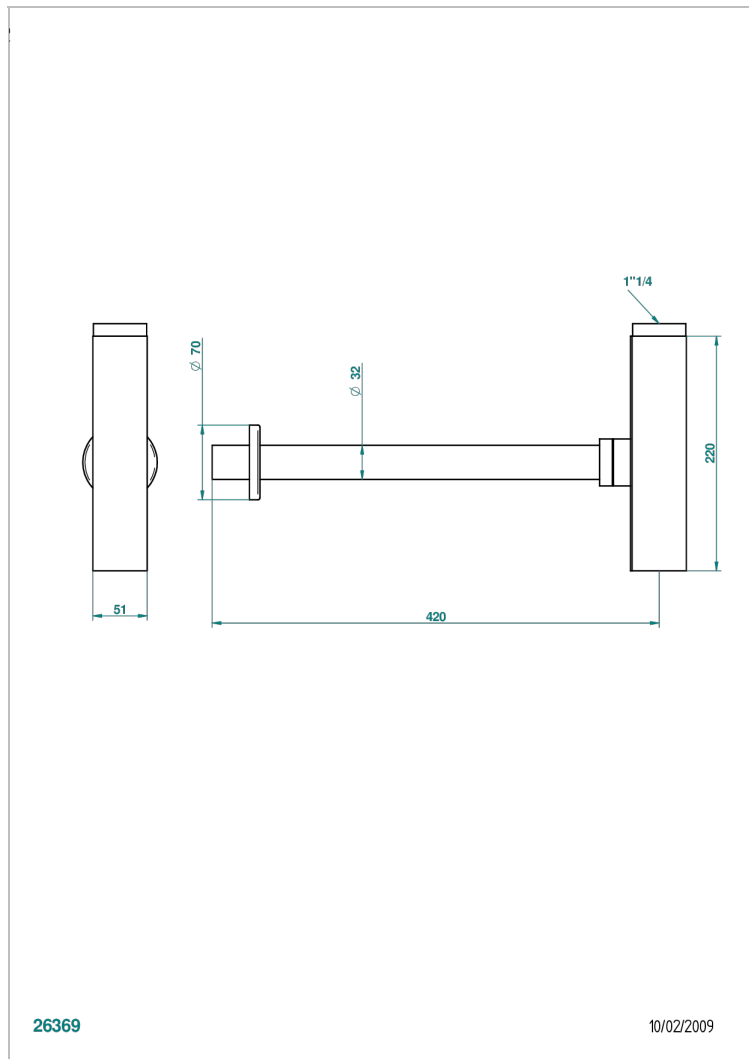

# METROPOLIS BLACK CRYSTAL

A2L-309/SC

Square trap only for waste

THG<sup>®</sup>  
PARIS

## CHARACTERISTIC

- Métropolis Black crystal
- Square trap only for waste