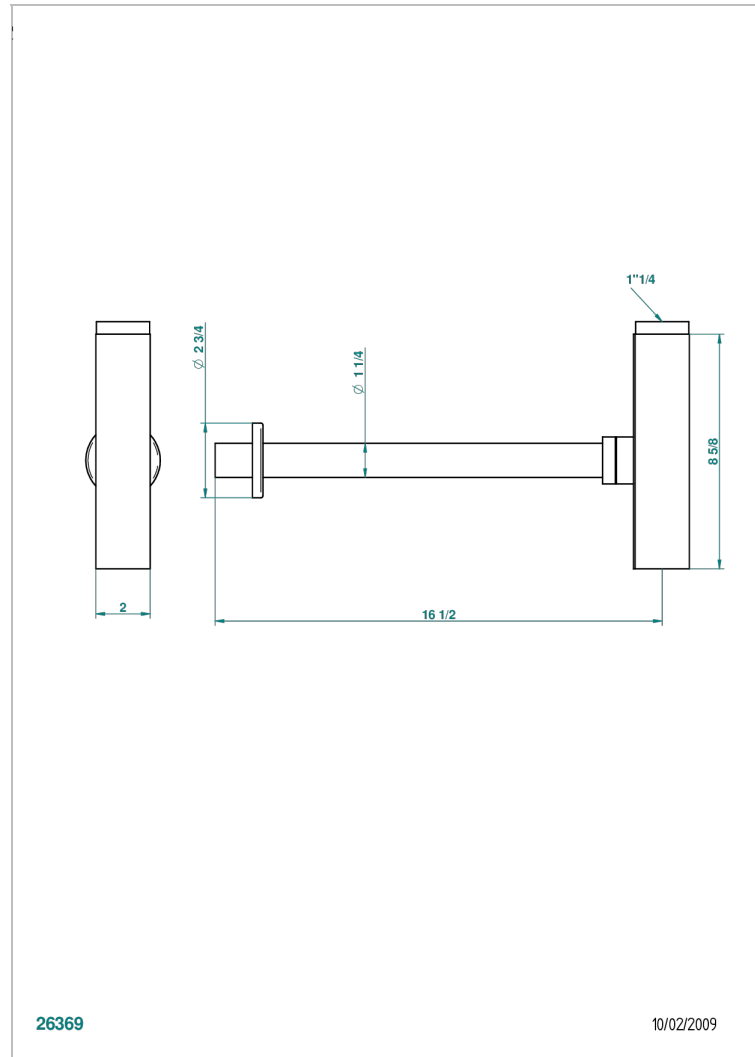

# METROPOLIS BLACK CRYSTAL

A2L-309/SC

Square trap only for waste

THG<sup>®</sup>  
PARIS

## CHARACTERISTIC

- Métropolis Black crystal
- Square trap only for waste