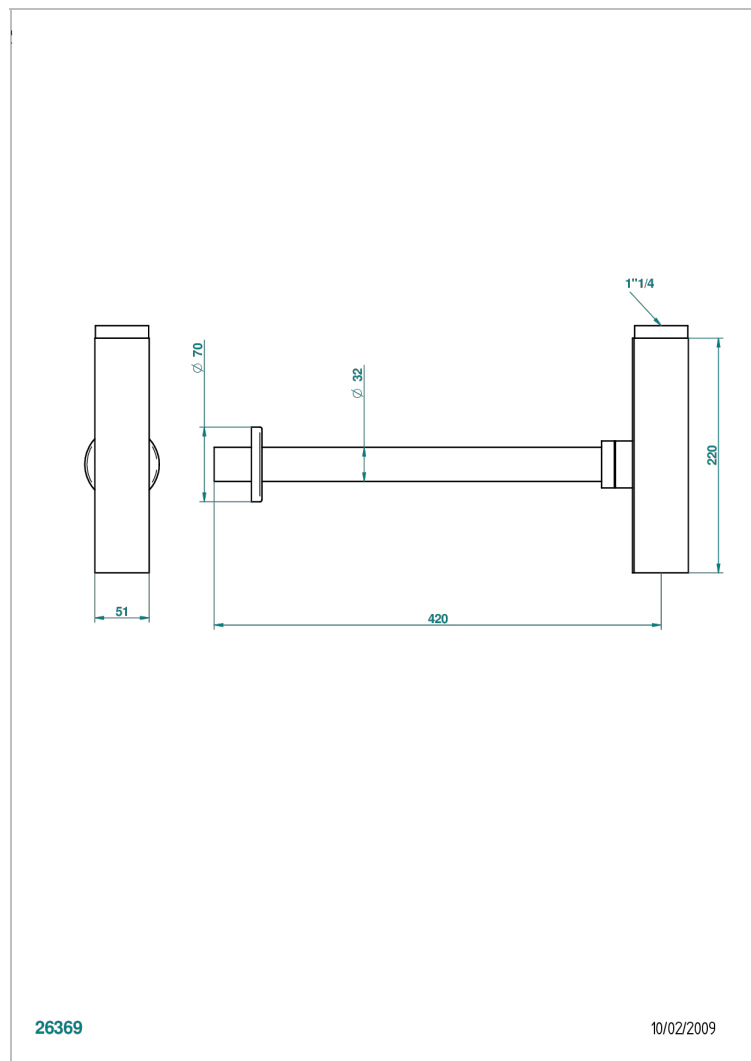

# METROPOLIS CLEAR CRYSTAL WITH LEVER HANDLES

A2B-309/SCUS

Square trap only for waste

26369

10/02/2009

## CHARACTERISTIC

- Métropolis Clear crystal with lever handles
- Square trap only for waste