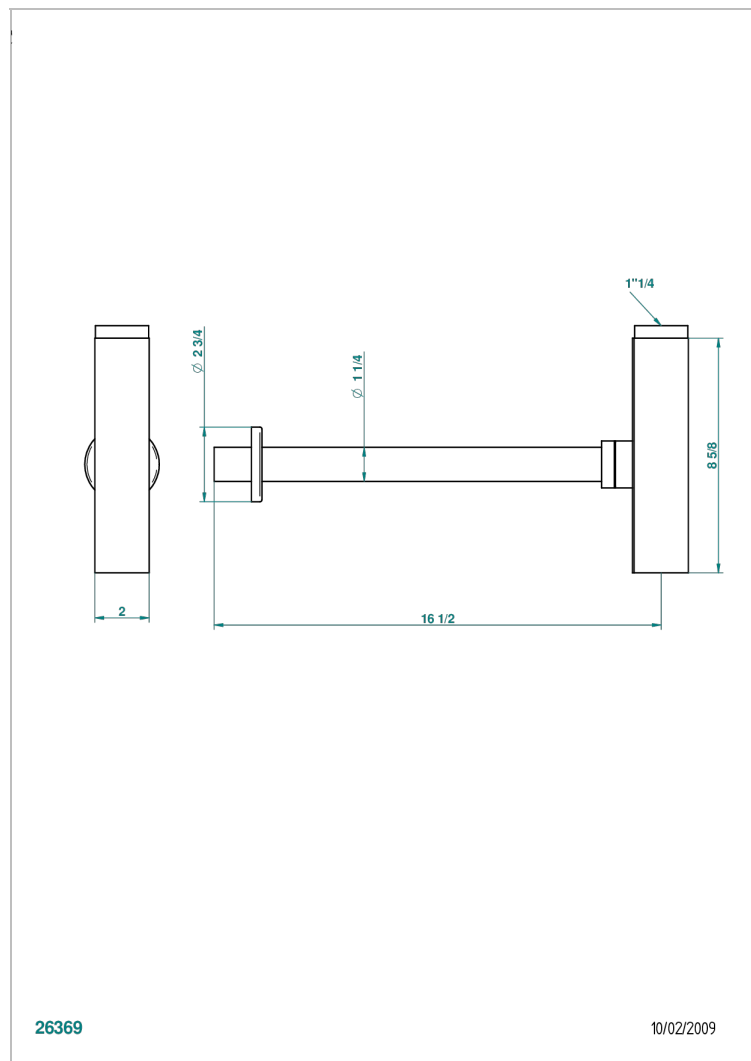

METROPOLIS CLEAR CRYSTAL WITH LEVER HANDLES

A2B-309/SCUS

Square trap only for waste

26369

10/02/2009

CHARACTERISTIC

- Métropolis Clear crystal with lever handles
- Square trap only for waste

AVAILABLE FINITIONS