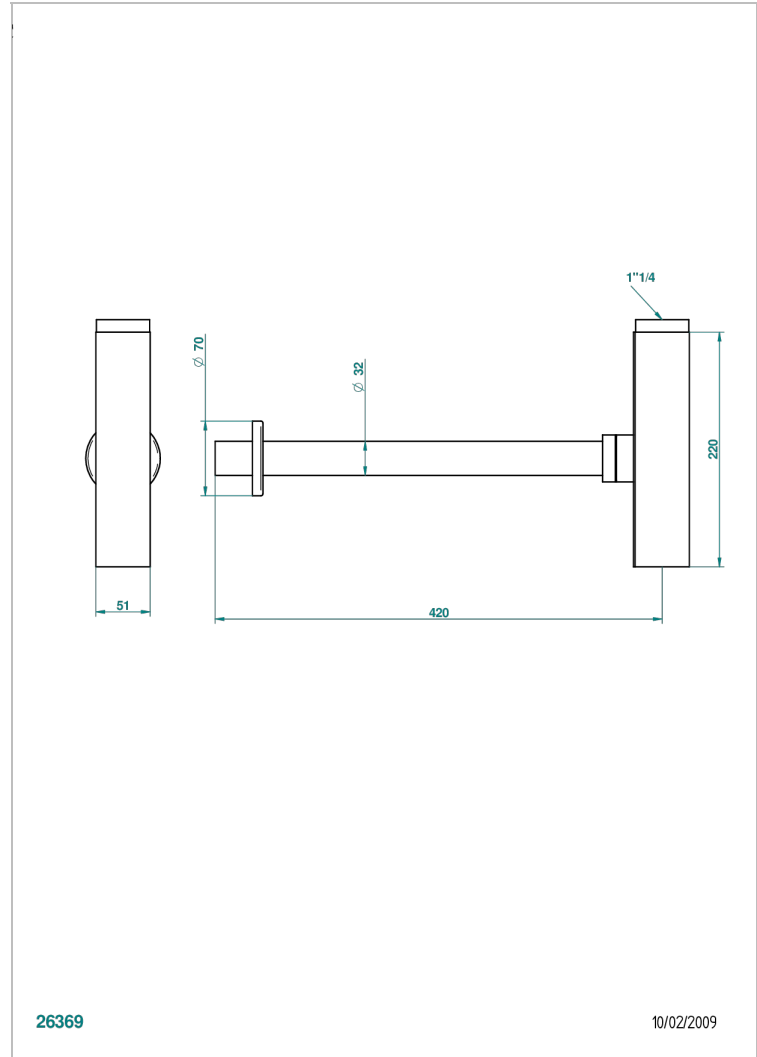

# METROPOLIS CRISTAL CLARO

A2A-309/SCUS

Square trap only for waste

THG<sup>®</sup>  
PARIS

26369

10/02/2009

## CARACTERÍSTICAS

- Métropolis cristal claro
- Square trap only for waste