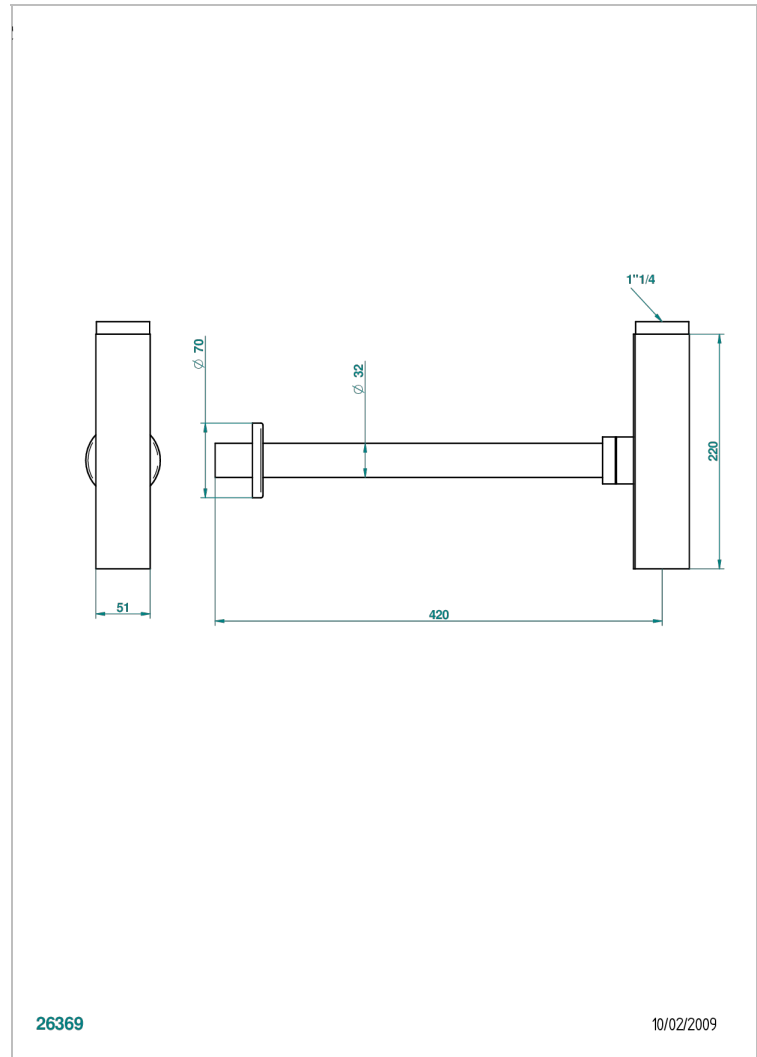

METROPOLIS CLEAR CRYSTAL

A2A-309/SCUS

Square trap only for waste

THG[®]
PARIS

26369

10/02/2009

CHARACTERISTIC

- Métropolis Clear crystal
- Square trap only for waste