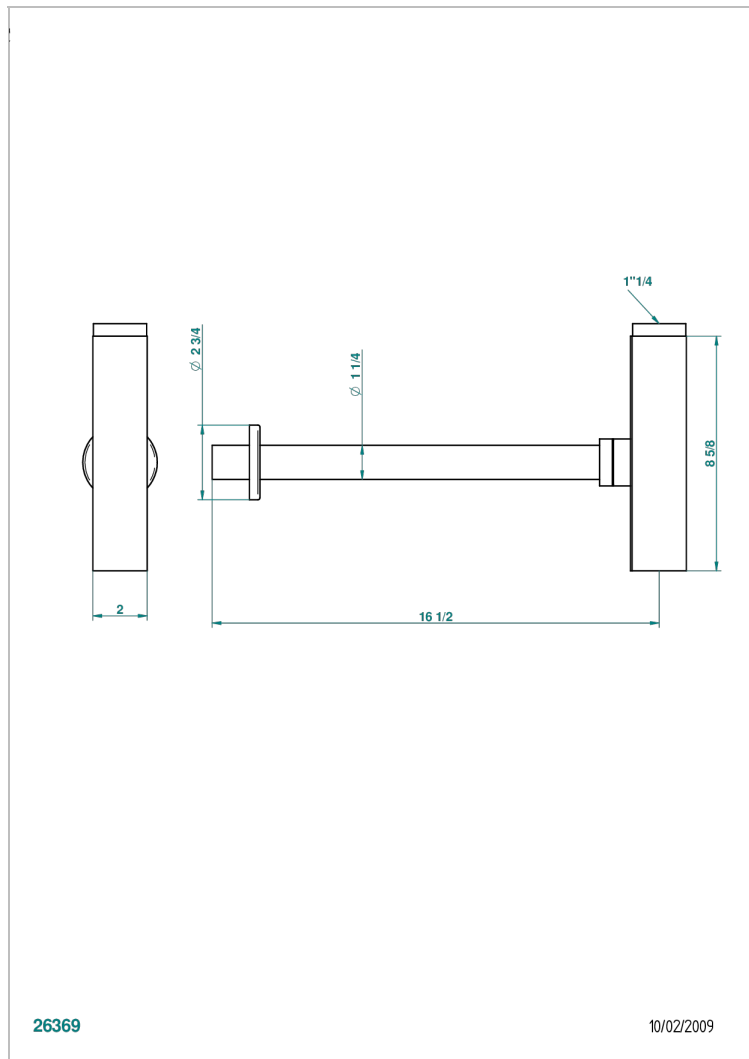

# METROPOLIS CLEAR CRYSTAL

A2A-309/SCUS

Square trap only for waste

THG<sup>®</sup>  
PARIS

26369

10/02/2009

## CHARACTERISTIC

- Métropolis Clear crystal
- Square trap only for waste