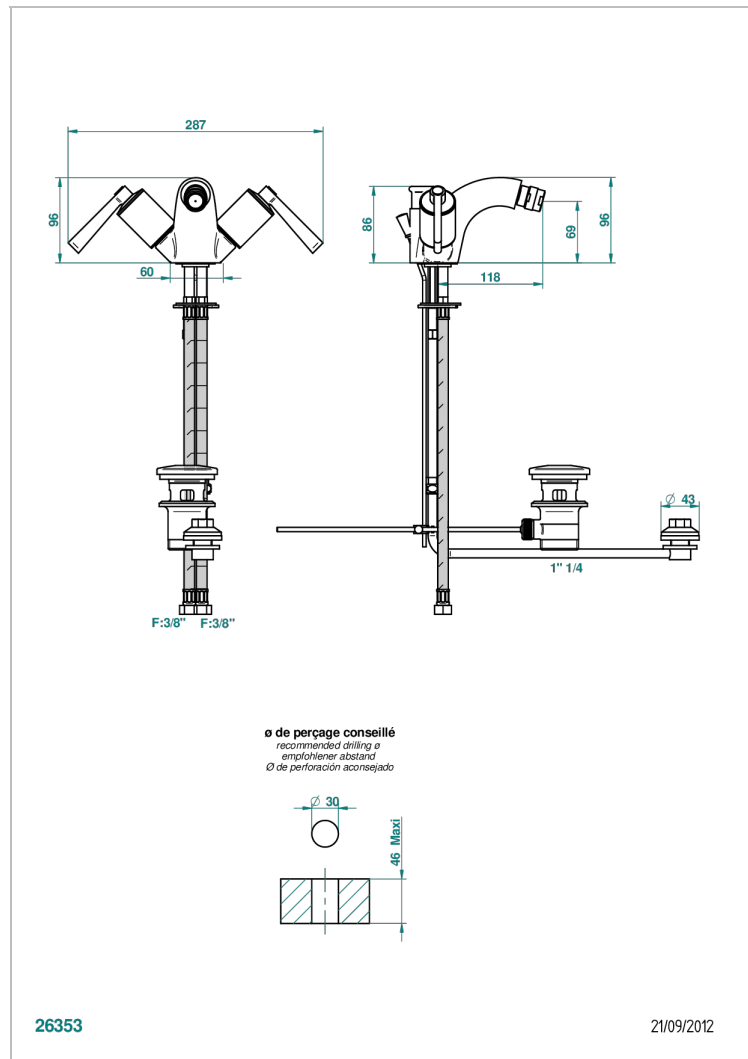

FAUBOURG BLACK PORCELAIN WITH LEVER

G2M-3205/202

1-hole bidet mixer, swivel jet, ascending spray and pop-up waste

CHARACTERISTIC

- Faubourg Black Porcelain with lever
- 1-hole bidet mixer, swivel jet, ascending spray and pop-up waste

TECHNICAL SPECS

- Recommandé : 3 bars (max. 5 bars) - Advised : 43,5 psi (max. 72 psi)
- 15 l/min à 3 bars (4 gpm at 43.5 psi)

AVAILABLE FINITIONS

Antique nickel - H28
Black ceram - D30
Blush PVD - H62
Brass color PVD - H49
Brown bronze color PVD - F33
Gold color PVD - H52