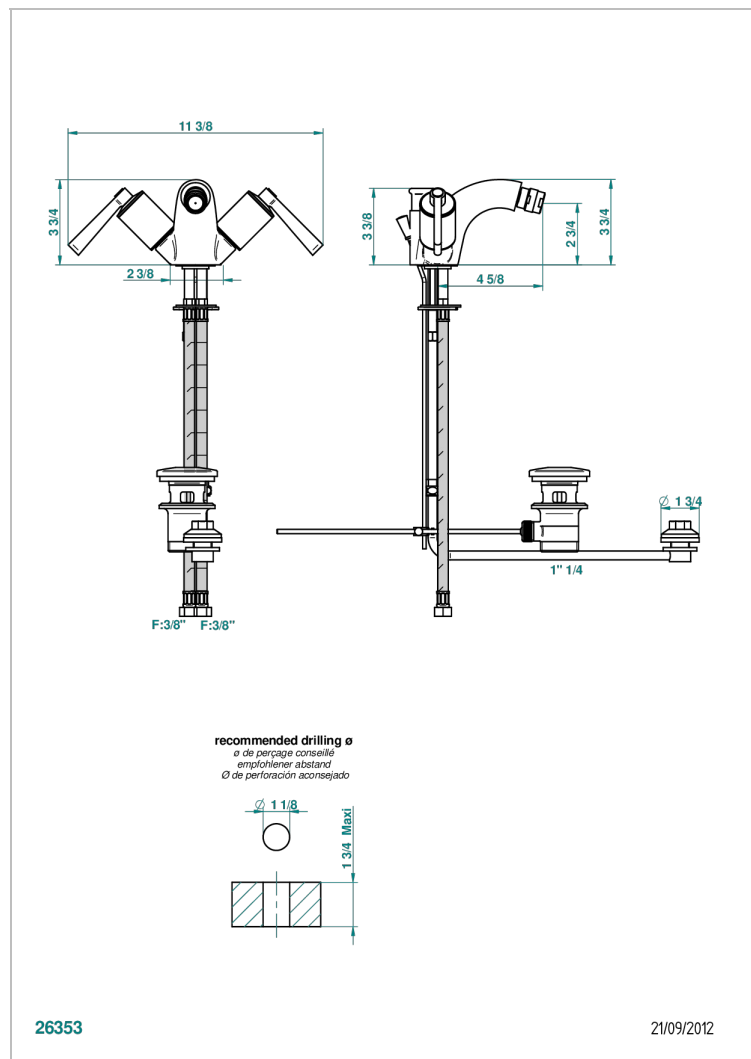

FAUBOURG BLACK PORCELAIN WITH LEVER

G2M-3205/202

1-hole bidet mixer, swivel jet, ascending spray and pop-up waste

CHARACTERISTIC

- Faubourg Black Porcelain with lever
- 1-hole bidet mixer, swivel jet, ascending spray and pop-up waste

TECHNICAL SPECS

- Recommandé : 3 bars (max. 5 bars) - Advised : 43,5 psi (max. 72 psi)
- 15 l/min à 3 bars (4 gpm at 43.5 psi)

AVAILABLE FINITIONS

Antique nickel - H28
Black ceram - D30
Blush PVD - H62
Brass color PVD - H49
Brown bronze color PVD - F33
Gold color PVD - H52