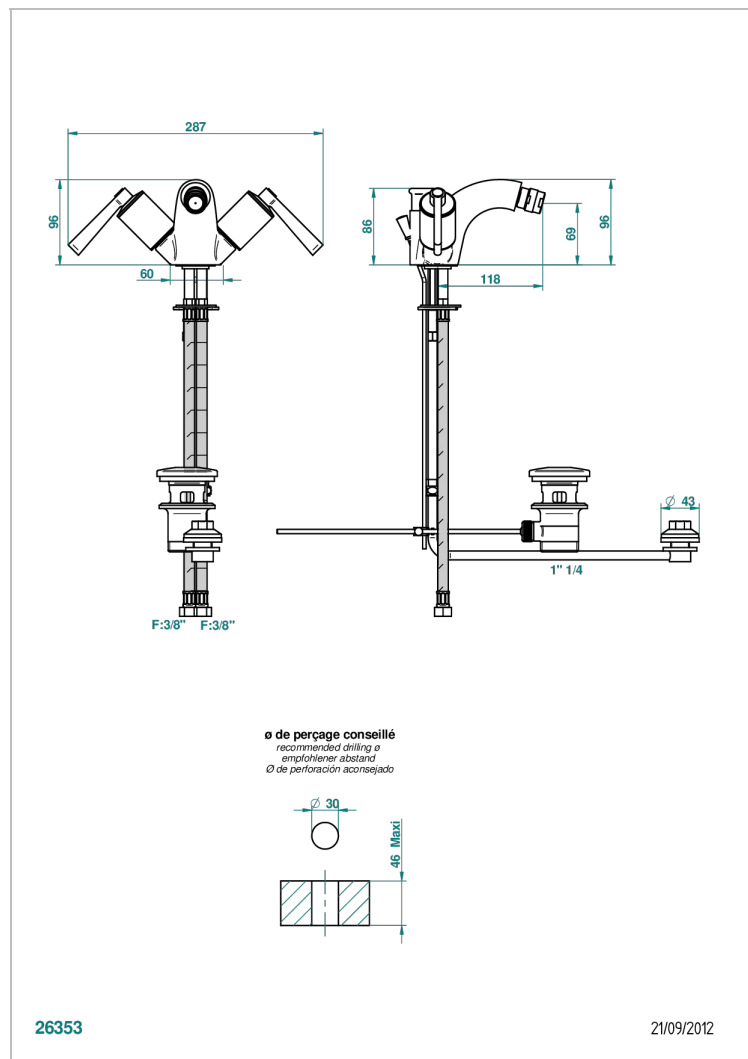

FAUBOURG BLACK PORCELAIN WITH LEVER

G2M-3205/202

1-hole bidet mixer, swivel jet, ascending spray and pop-up waste

CHARACTERISTIC

- Faubourg Black Porcelain with lever
- 1-hole bidet mixer, swivel jet, ascending spray and pop-up waste

TECHNICAL SPECS

- Recommandé : 3 bars (max. 5 bars) - Advised : 43,5 psi (max. 72 psi)
- 15 l/min à 3 bars (4 gpm at 43.5 psi)

AVAILABLE FINITIONS

Antique nickel - H28
Black ceram - D30
Blush PVD - H62
Brass color PVD - H49
Brown bronze color PVD - F33
Gold color PVD - H52