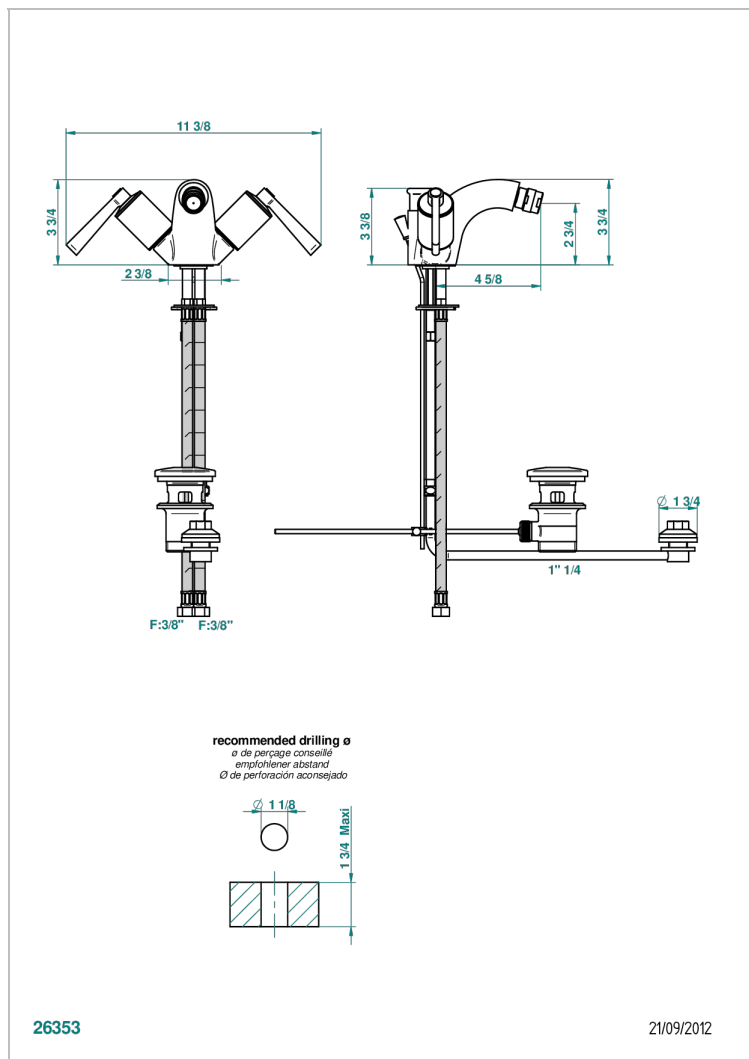

FAUBOURG BLACK PORCELAIN WITH LEVER

G2M-3205/202

1-hole bidet mixer, swivel jet, ascending spray and pop-up waste

CHARACTERISTIC

- Faubourg Black Porcelain with lever
- 1-hole bidet mixer, swivel jet, ascending spray and pop-up waste

TECHNICAL SPECS

- Recommandé : 3 bars (max. 5 bars) - Advised : 43,5 psi (max. 72 psi)
- 15 l/min à 3 bars (4 gpm at 43.5 psi)

AVAILABLE FINITIONS

Antique nickel - H28
 Black ceram - D30
 Blush PVD - H62
 Brass color PVD - H49
 Brown bronze color PVD - F33
 Gold color PVD - H52