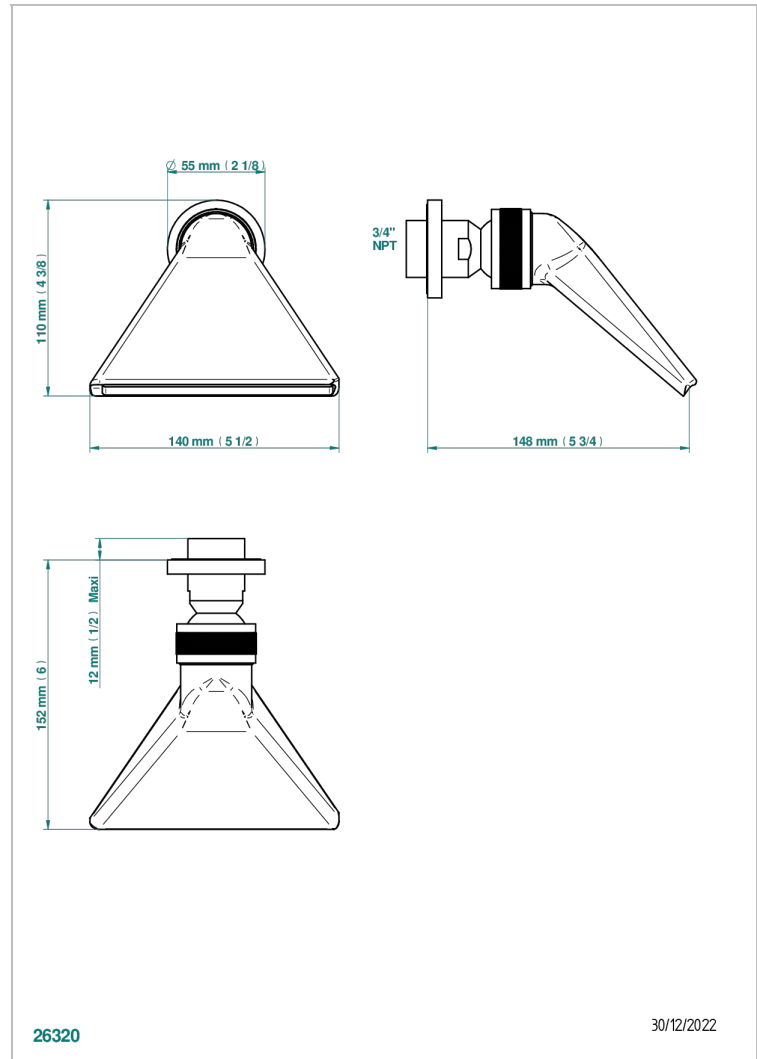

NEW PARADISE

U5P-3640/US

Shower head, cast deluge with 3/4" connection

CHARACTERISTIC

- New Paradise
- Shower head, cast deluge with 3/4" connection

AVAILABLE FINITIONS

Black ceram - D30
Blush PVD - H62
Brass color PVD - H49
Brown bronze color PVD - F33
Chrome polished - A02
Gold color PVD - H52