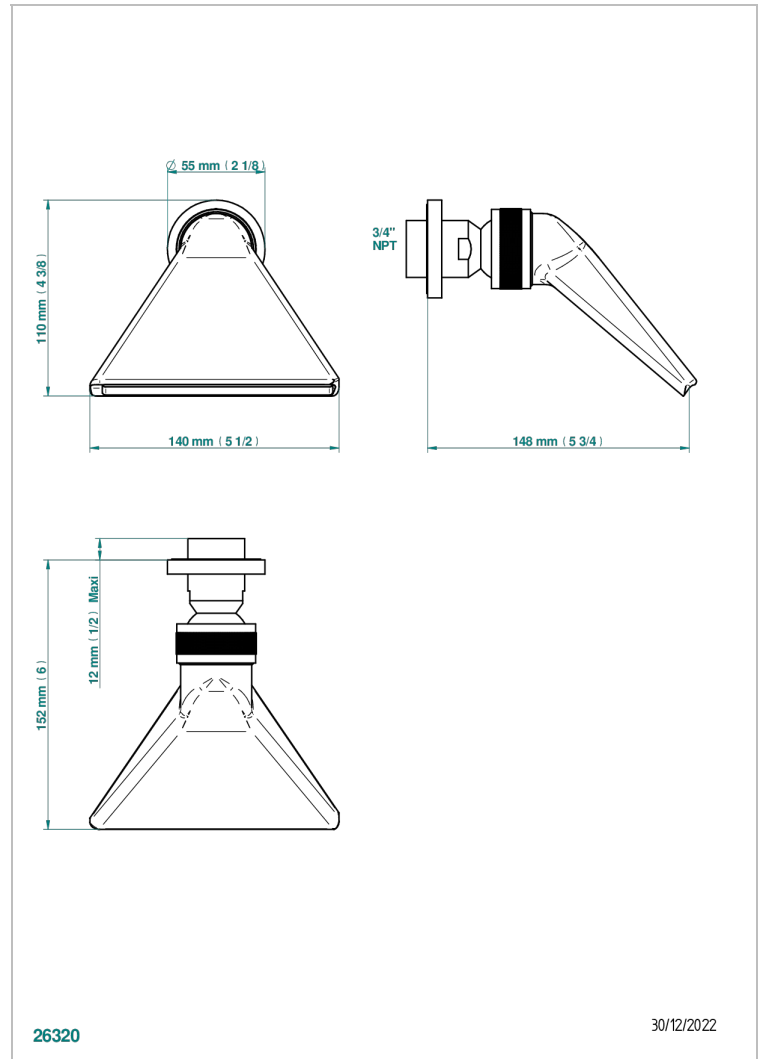

NEW ISLAND

U5N-3640/US

Shower head, cast deluge with 3/4" connection

THG[®]
PARIS

CARACTERÍSTICAS

- New Island
- Shower head, cast deluge with 3/4" connection

ACABADOS DISPONIBLES

Bronce claro - D01
Cerámica negra mate - D30
Cromo - A02
Cromo mate - C02
Dorado - F01
Dorado mate - F07