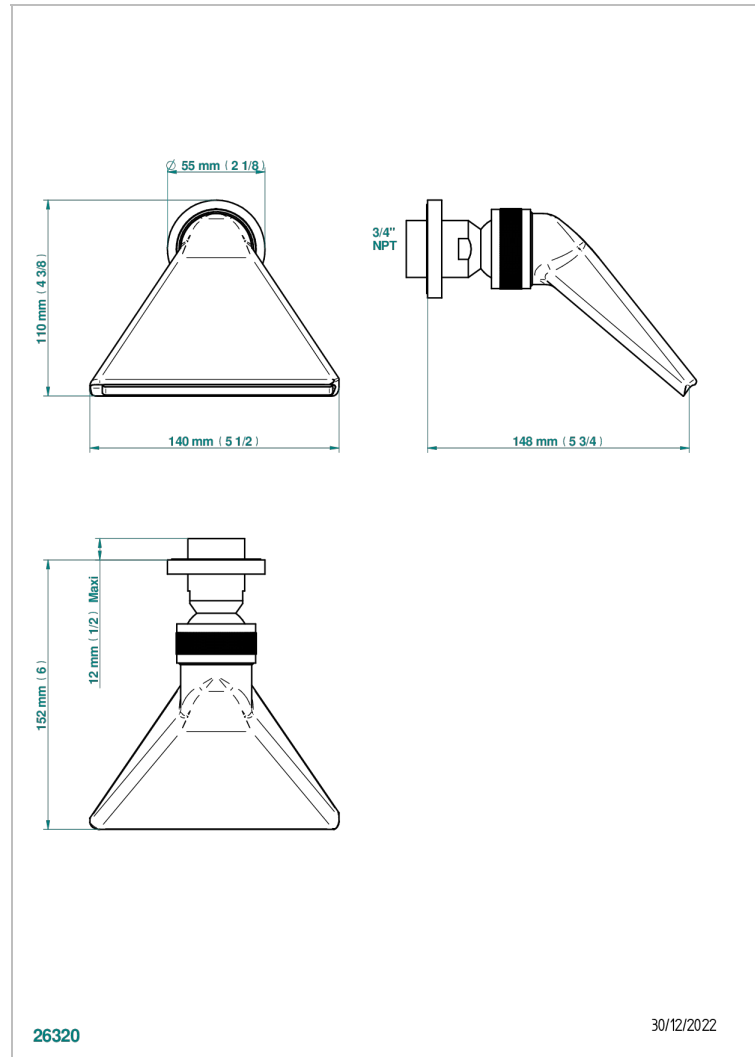

# NEW ISLAND

U5N-3640/US

Shower head, cast deluge with 3/4" connection

## CHARACTERISTIC

- New Island
- Shower head, cast deluge with 3/4" connection