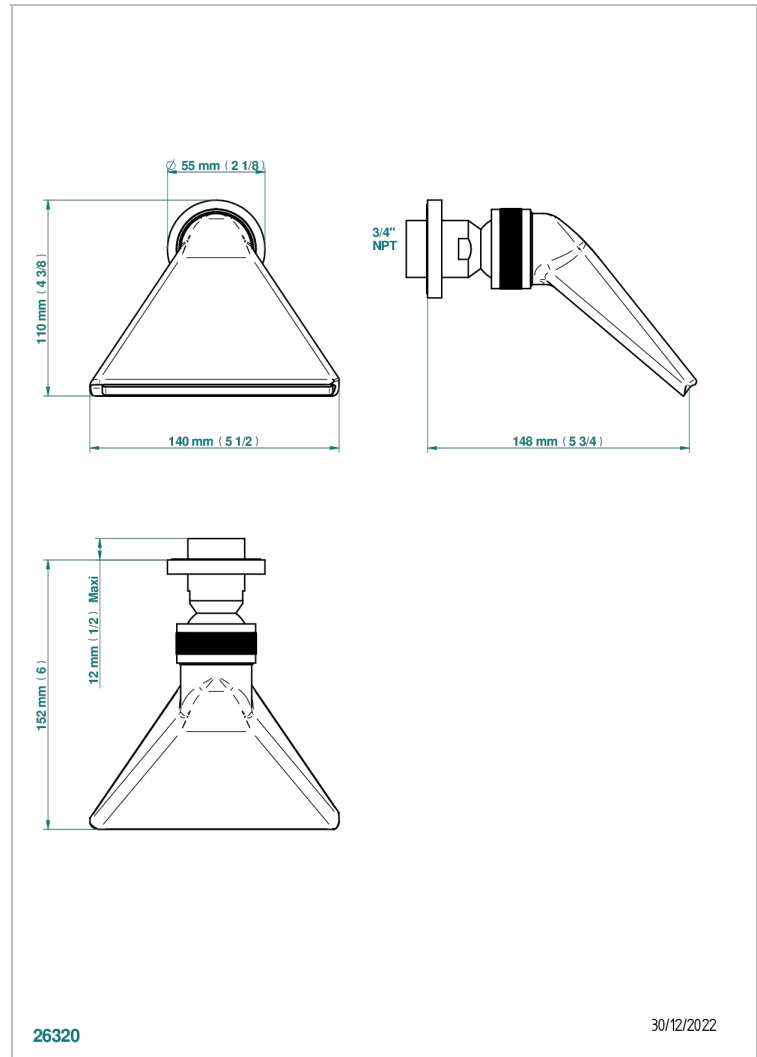

DIPLOMATE ANILLO TRENZADO

U4C-3640/US

Shower head, cast deluge with 3/4" connection

THG[®]
PARIS

CARACTERÍSTICAS

- Diplomate anillo trenzado
- Shower head, cast deluge with 3/4" connection

ACABADOS DISPONIBLES