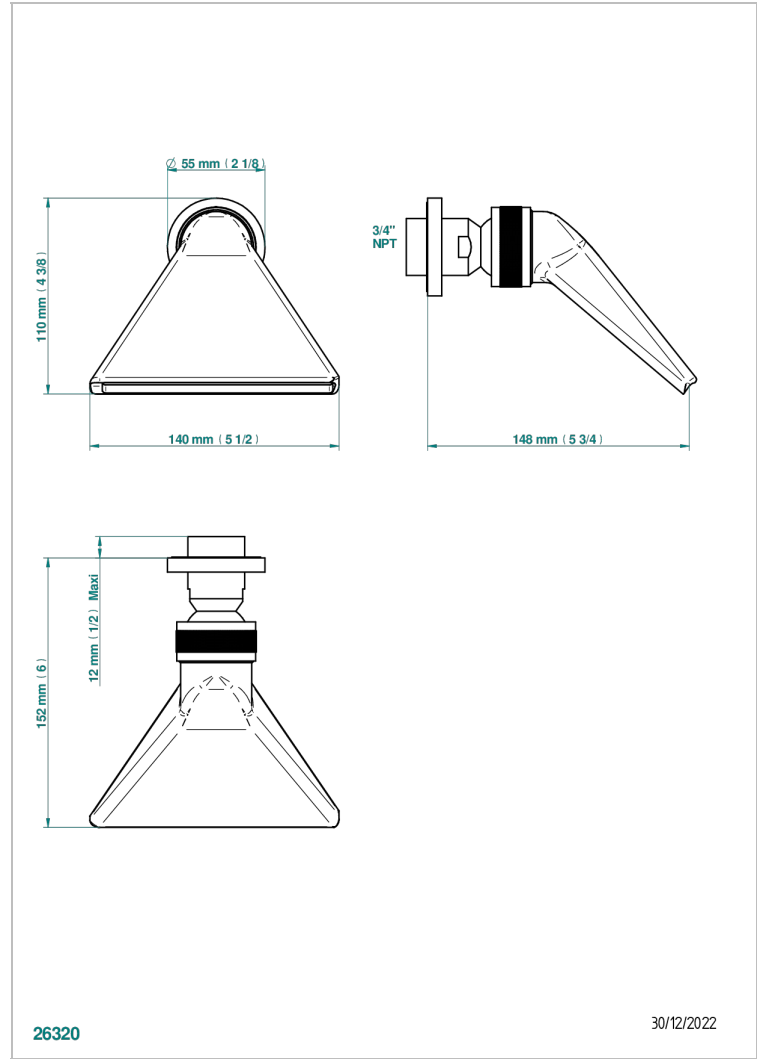

DIPLOMATE ROPED RINGS

U4C-3640/US

Shower head, cast deluge with 3/4" connection

CHARACTERISTIC

- Diplomat Roped rings
- Shower head, cast deluge with 3/4" connection

AVAILABLE FINITIONS

Black ceram - D30
Blush PVD - H62
Brass color PVD - H49
Brown bronze color PVD - F33
Chrome polished - A02
Chrome polished / gold polished - G02

Copper antique matt, coated - H07
Gold color PVD - H52
Gold mat - F07
Gold polished - F01
Graphite PVD - H64
Light coated bronze - D01

Matt Umber PVD - H67
Matt blush PVD - H60
Matt brass color PVD - H50
Matt brown bronze color PVD - F34
Matt chrome (American satin) - C02
Matt gold color PVD - H53