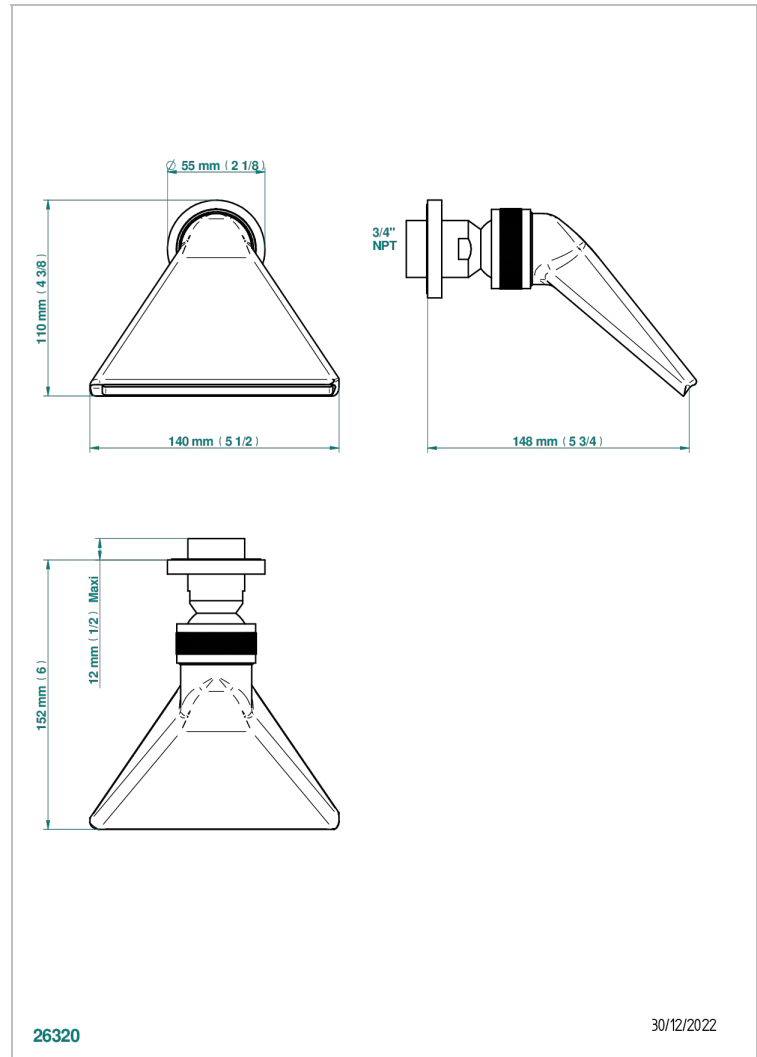

DIPLOMATE ANILLO ANILLADO

U4B-3640/US

Shower head, cast deluge with 3/4" connection

THG[®]
PARIS

CARACTERÍSTICAS

- Diplomate anillo anillado
- Shower head, cast deluge with 3/4" connection

ACABADOS DISPONIBLES