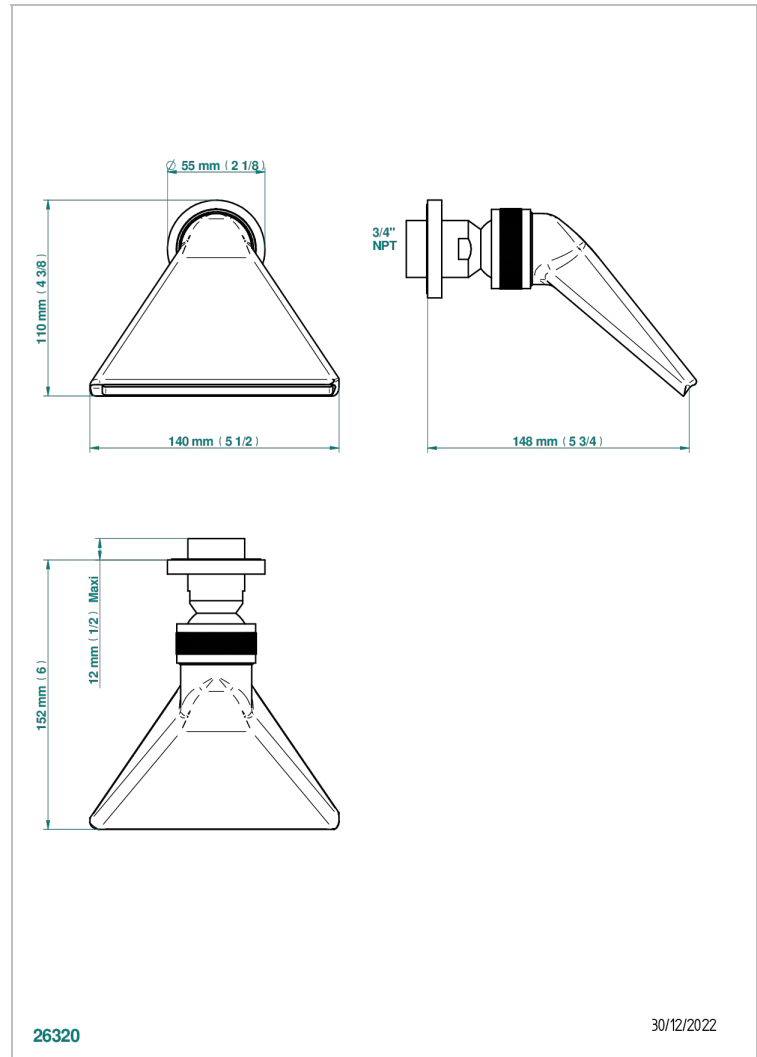

DIPLOMATE GROOVED RINGS

U4B-3640/US

Shower head, cast deluge with 3/4" connection

CHARACTERISTIC

- Diplomat Grooved rings
- Shower head, cast deluge with 3/4" connection

AVAILABLE FINITIONS

Black ceram - D30
Blush PVD - H62
Brass color PVD - H49
Brown bronze color PVD - F33
Chrome polished - A02
Chrome polished / gold polished - G02

Copper antique matt, coated - H07
Gold color PVD - H52
Gold mat - F07
Gold polished - F01
Graphite PVD - H64
Light coated bronze - D01

Matt Umber PVD - H67
Matt blush PVD - H60
Matt brass color PVD - H50
Matt brown bronze color PVD - F34
Matt chrome (American satin) - C02
Matt gold color PVD - H53