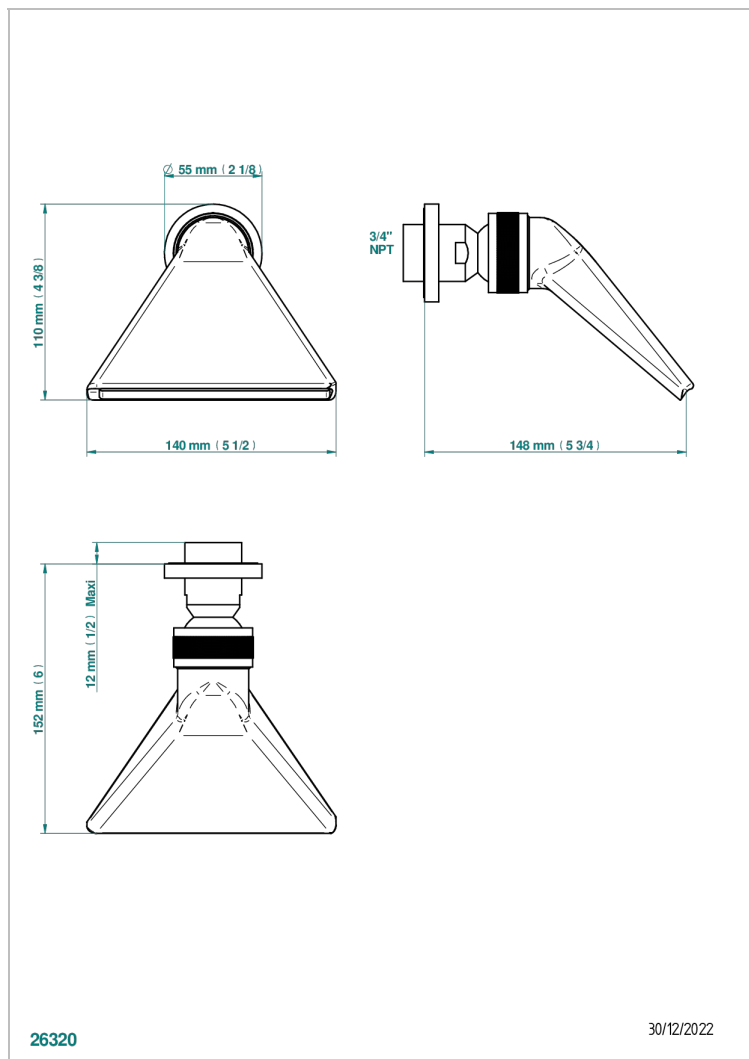

DIPLOMATE SMOOTH RINGS

U4A-3640/US

Shower head, cast deluge with 3/4" connection

THG
PARIS

CHARACTERISTIC

- Diplomat Smooth rings
- Shower head, cast deluge with 3/4" connection

AVAILABLE FINITIONS

Black ceram - D30
Blush PVD - H62
Brass color PVD - H49
Brown bronze color PVD - F33
Chrome polished - A02
Chrome polished / gold polished - G02