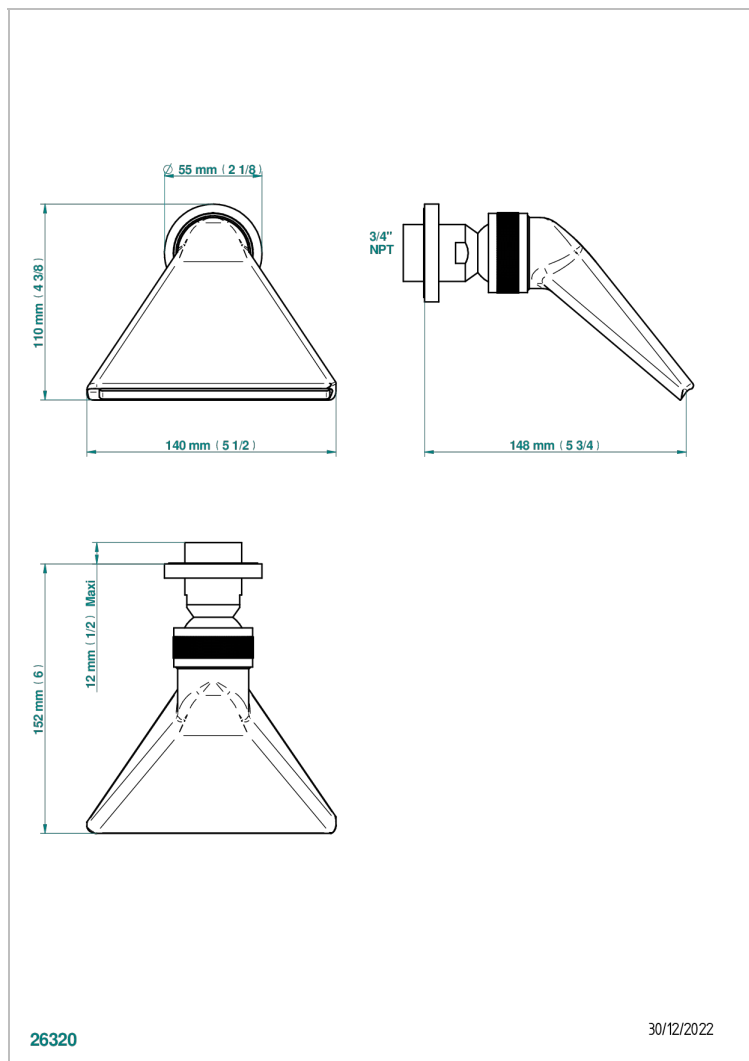

INFINI WHITE PORCELAIN WITH GOLD DECOR

U2F-3640/US

Shower head, cast deluge with 3/4" connection

THG[®]
PARIS

26320

30/12/2022

CHARACTERISTIC

- Infini White Porcelain with Gold decor
- Shower head, cast deluge with 3/4" connection