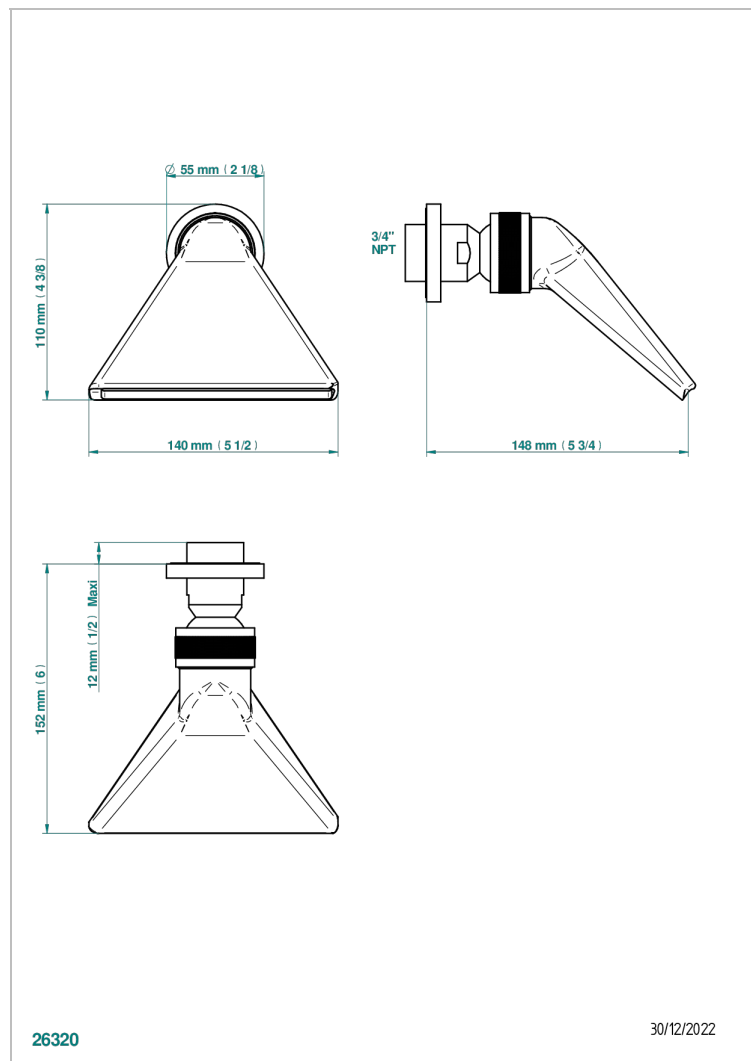

# INFINI WHITE PORCELAIN WITH PLATINUM DECOR

U2E-3640/US

Shower head, cast deluge with 3/4" connection

## CHARACTERISTIC

- Infini White Porcelain with Platinum decor
- Shower head, cast deluge with 3/4" connection