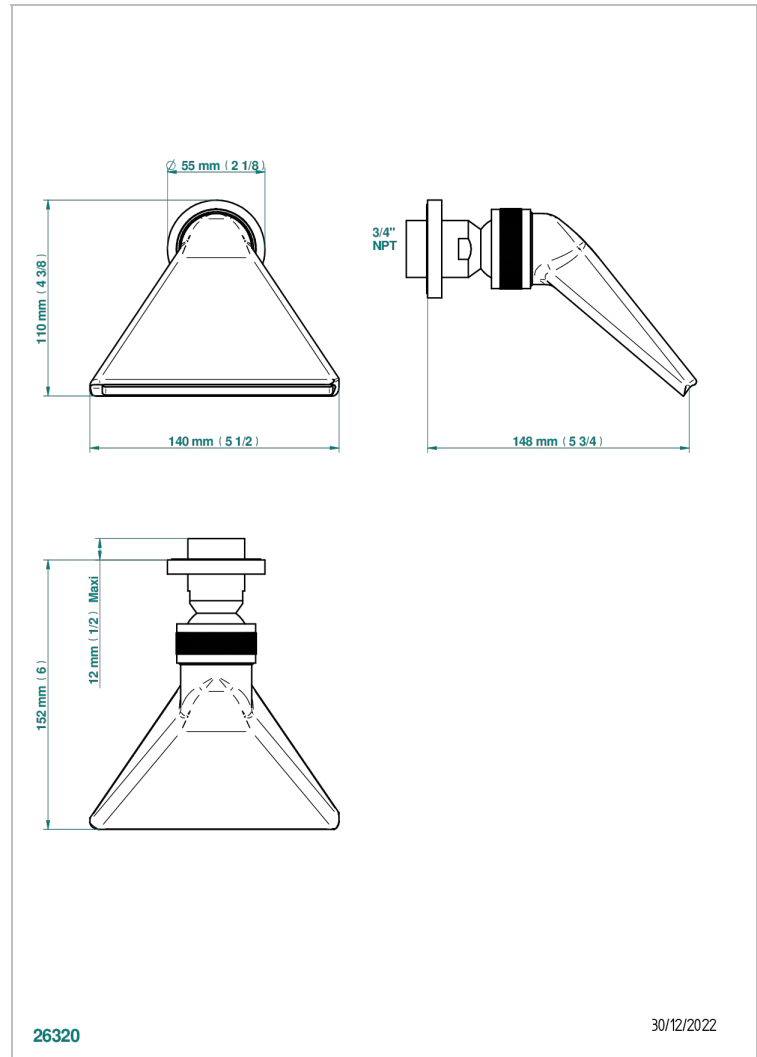

LE 11 WITH LEVER HANDLES

U2B-3640/US

Shower head, cast deluge with 3/4" connection

CHARACTERISTIC

- Le 11 with lever handles
- Shower head, cast deluge with 3/4" connection

AVAILABLE FINITIONS

Black ceram - D30
Blush PVD - H62
Brass color PVD - H49
Brown bronze color PVD - F33
Chrome polished - A02
Chrome polished / gold polished - G02

Copper antique matt, coated - H07
Gold color PVD - H52
Gold mat - F07
Gold polished - F01
Graphite PVD - H64
Light coated bronze - D01

Matt Umber PVD - H67
Matt blush PVD - H60
Matt brass color PVD - H50
Matt brown bronze color PVD - F34
Matt chrome (American satin) - C02
Matt gold color PVD - H53