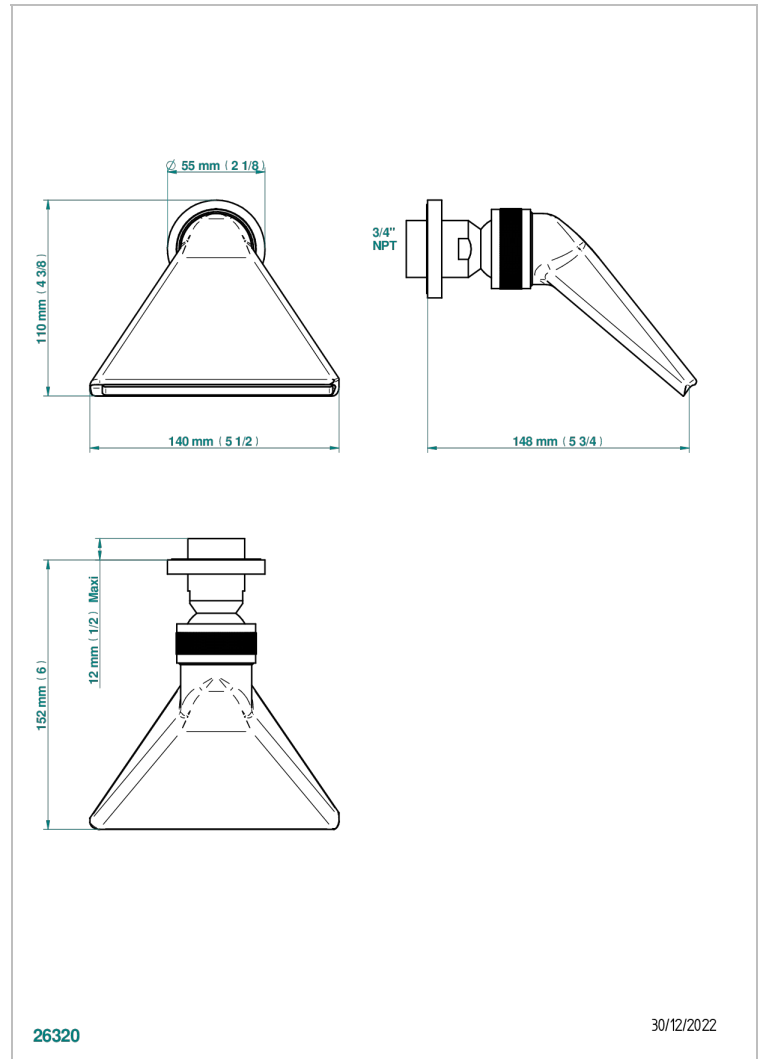

LE 11

U2A-3640/US

Shower head, cast deluge with 3/4" connection

THG[®]
PARIS

26320

30/12/2022

CARACTERÍSTICAS

- Le 11
- Shower head, cast deluge with 3/4" connection