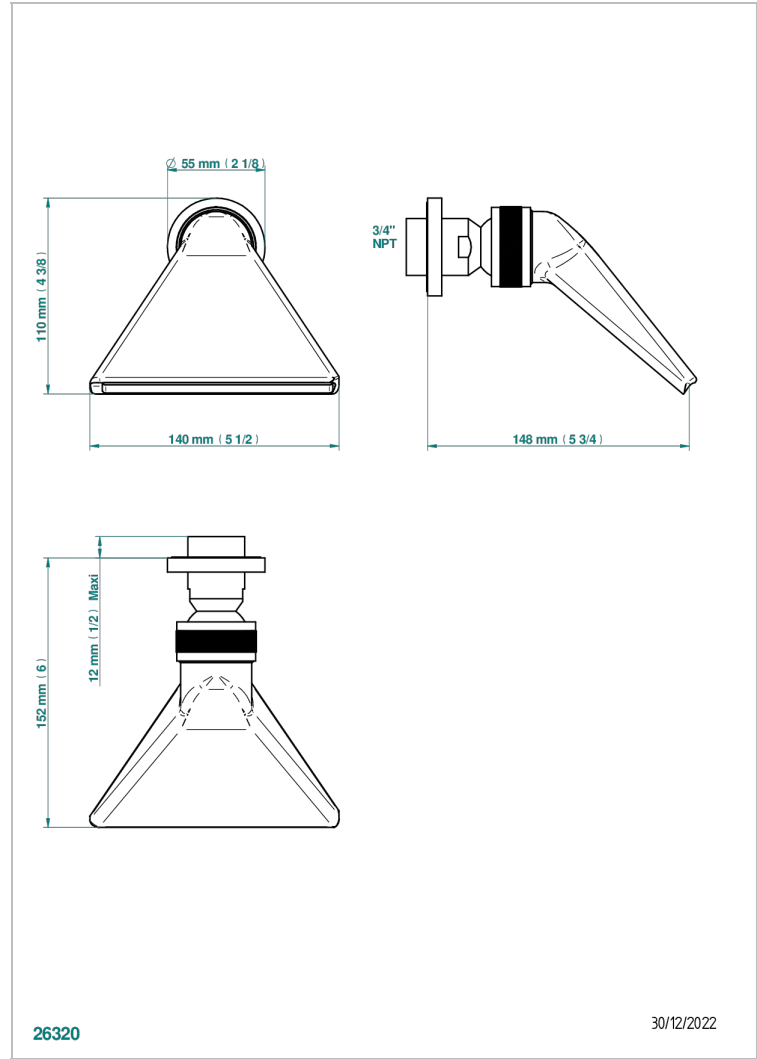

LE 11

U2A-3640/US

Shower head, cast deluge with 3/4" connection

CHARACTERISTIC

- Le 11
- Shower head, cast deluge with 3/4" connection

AVAILABLE FINITIONS

Black ceram - D30
Blush PVD - H62
Brass color PVD - H49
Brown bronze color PVD - F33
Chrome polished - A02
Chrome polished / gold polished - G02

Copper antique matt, coated - H07
Gold color PVD - H52
Gold mat - F07
Gold polished - F01
Graphite PVD - H64
Light coated bronze - D01

Matt Umber PVD - H67
Matt blush PVD - H60
Matt brass color PVD - H50
Matt brown bronze color PVD - F34
Matt chrome (American satin) - C02
Matt gold color PVD - H53