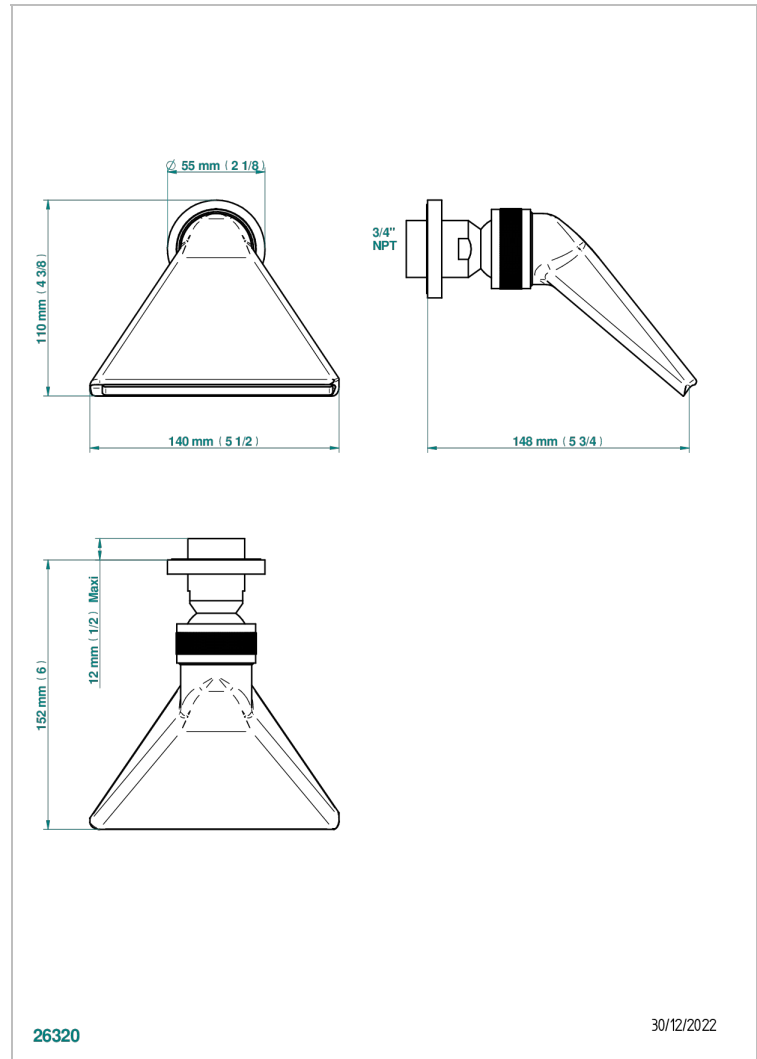

SPIRIT

G69-3640/US

Shower head, cast deluge with 3/4" connection

THG[®]
PARIS

CARACTERÍSTICAS

- Spirit
- Shower head, cast deluge with 3/4" connection

ACABADOS DISPONIBLES

Bronce claro - D01
Cerámica negra mate - D30
Cobre viejo mate - H07
Cromo - A02
Cromo / dorado - G02
Cromo mate - C02