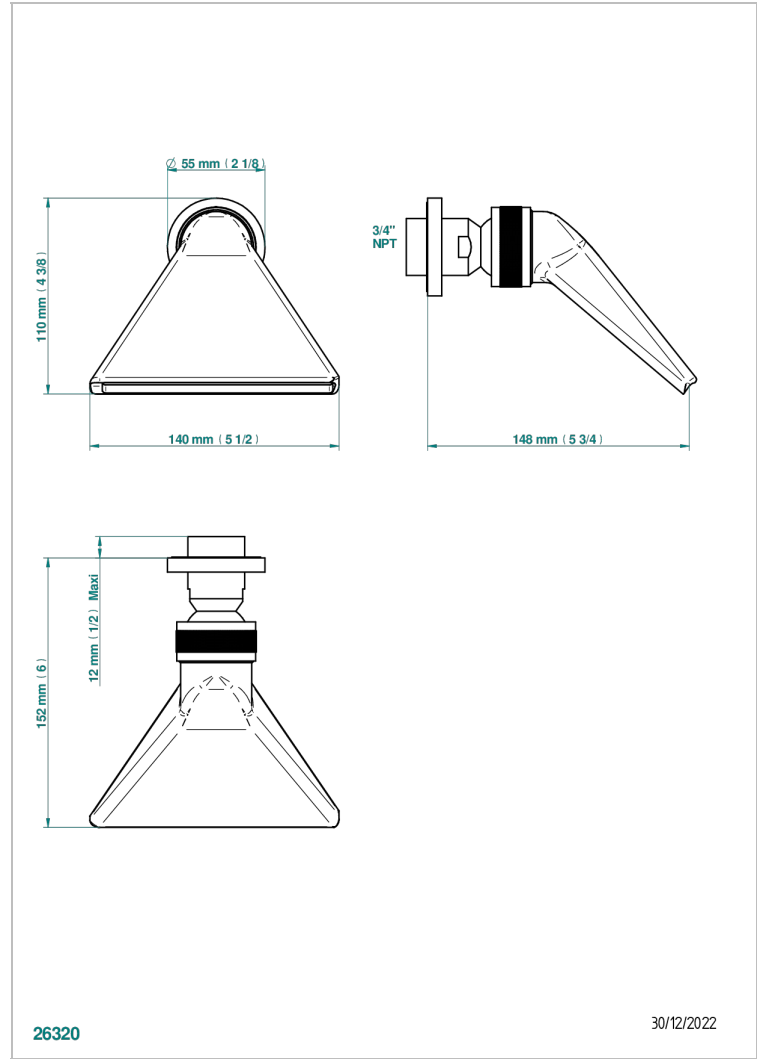

SPIRIT

G69-3640/US

Shower head, cast deluge with 3/4" connection

CHARACTERISTIC

- Spirit
- Shower head, cast deluge with 3/4" connection

AVAILABLE FINITIONS

Black ceram - D30
Blush PVD - H62
Brass color PVD - H49
Brown bronze color PVD - F33
Chrome polished - A02
Chrome polished / gold polished - G02

Copper antique matt, coated - H07
Gold color PVD - H52
Gold mat - F07
Gold polished - F01
Graphite PVD - H64
Light coated bronze - D01

Matt Umber PVD - H67
Matt blush PVD - H60
Matt brass color PVD - H50
Matt brown bronze color PVD - F34
Matt chrome (American satin) - C02
Matt gold color PVD - H53