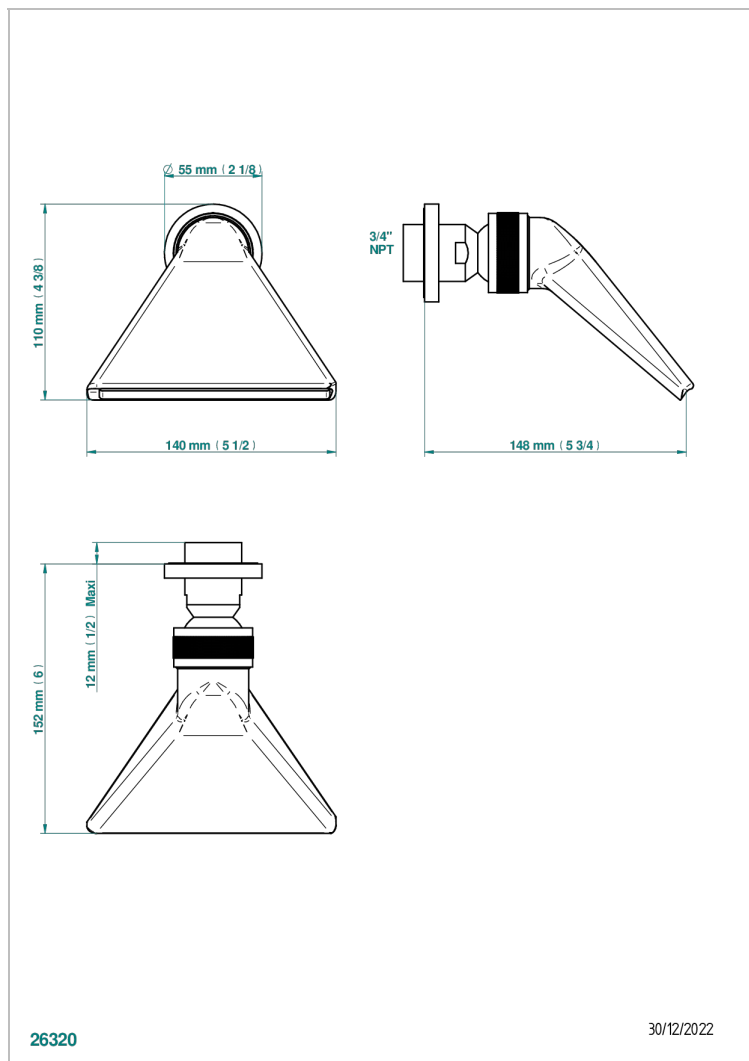

SPIRIT WITH LEVER HANDLES

G58-3640/US

Shower head, cast deluge with 3/4" connection

THG[®]
PARIS

CHARACTERISTIC

- Spirit with lever handles
- Shower head, cast deluge with 3/4" connection

AVAILABLE FINITIONS