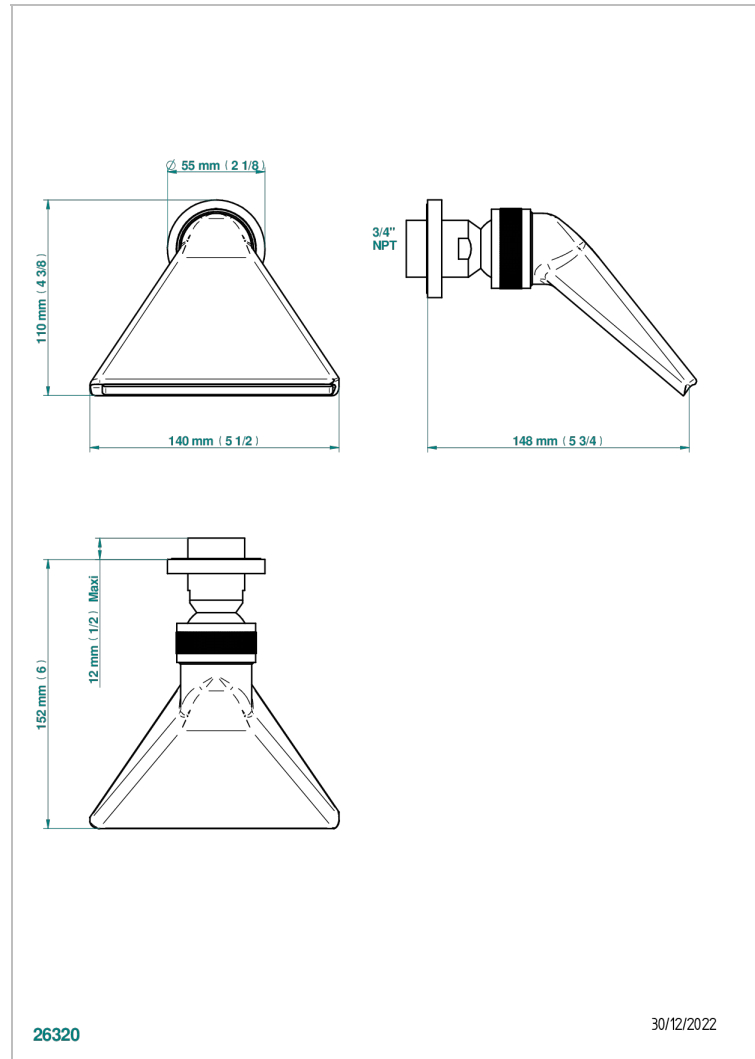

MONTAIGNE VENUS WHITE MARBLE WITH LEVER HANDLES

G3W-3640/US

Shower head, cast deluge with 3/4" connection

CHARACTERISTIC

- Montaigne Vénus white marble with lever handles
- Shower head, cast deluge with 3/4" connection