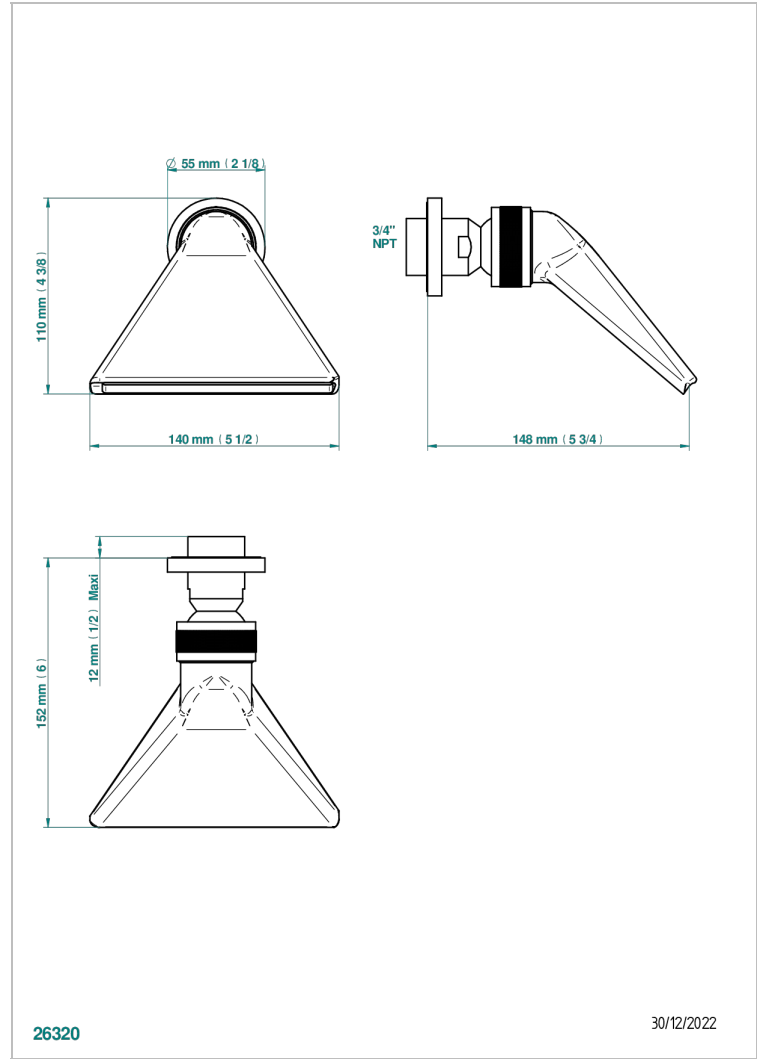

MONTAIGNE VENUS WHITE MARBLE

G3V-3640/US

Shower head, cast deluge with 3/4" connection

THG[®]
PARIS

CHARACTERISTIC

- Montaigne Vénus white marble
- Shower head, cast deluge with 3/4" connection

AVAILABLE FINITIONS