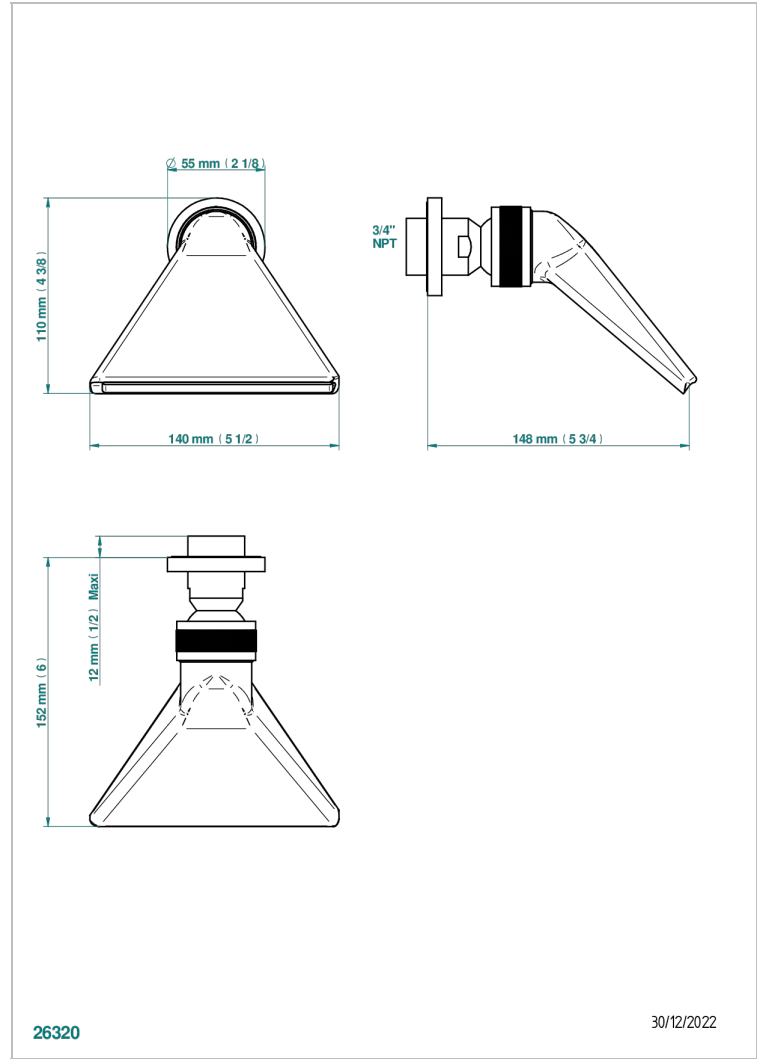

MONTAIGNE LEONARDO GREY MARBLE WITH LEVER HANDLES

G3U-3640/US

Shower head, cast deluge with 3/4" connection

CHARACTERISTIC

- Montaigne Leonardo Grey marble with lever handles
- Shower head, cast deluge with 3/4" connection