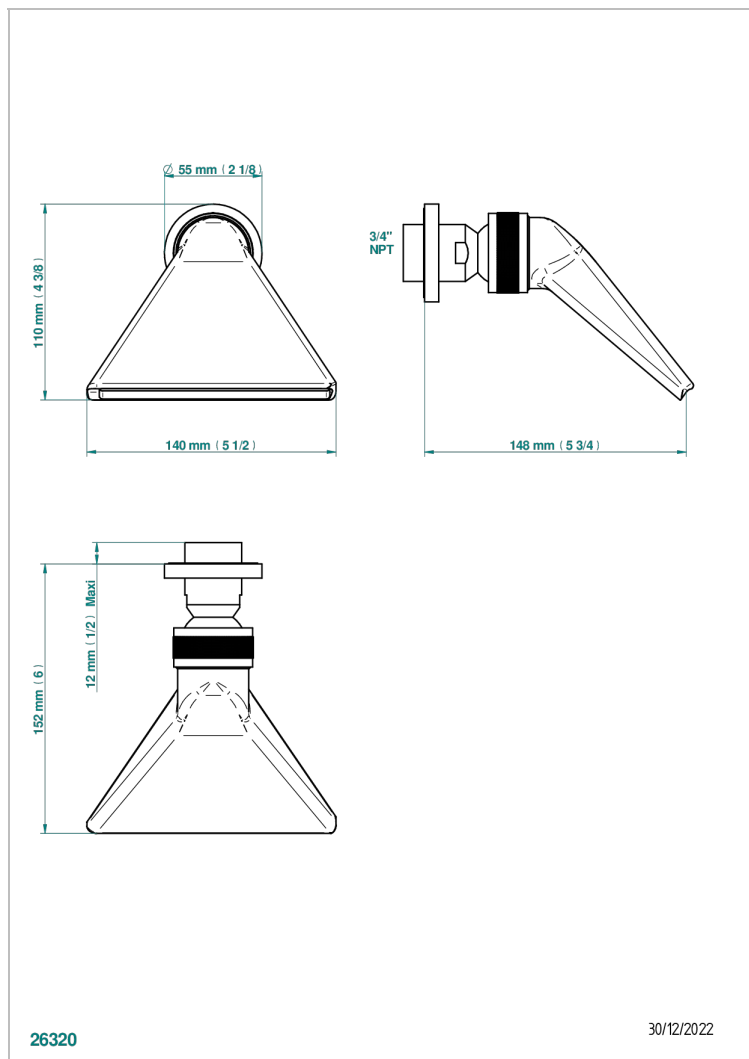

MONTAIGNE LEONARDO GREY MARBLE

G3T-3640/US

Shower head, cast deluge with 3/4" connection

CARACTERÍSTICAS

- Montaigne Leonardo Grey marble
- Shower head, cast deluge with 3/4" connection

ACABADOS DISPONIBLES