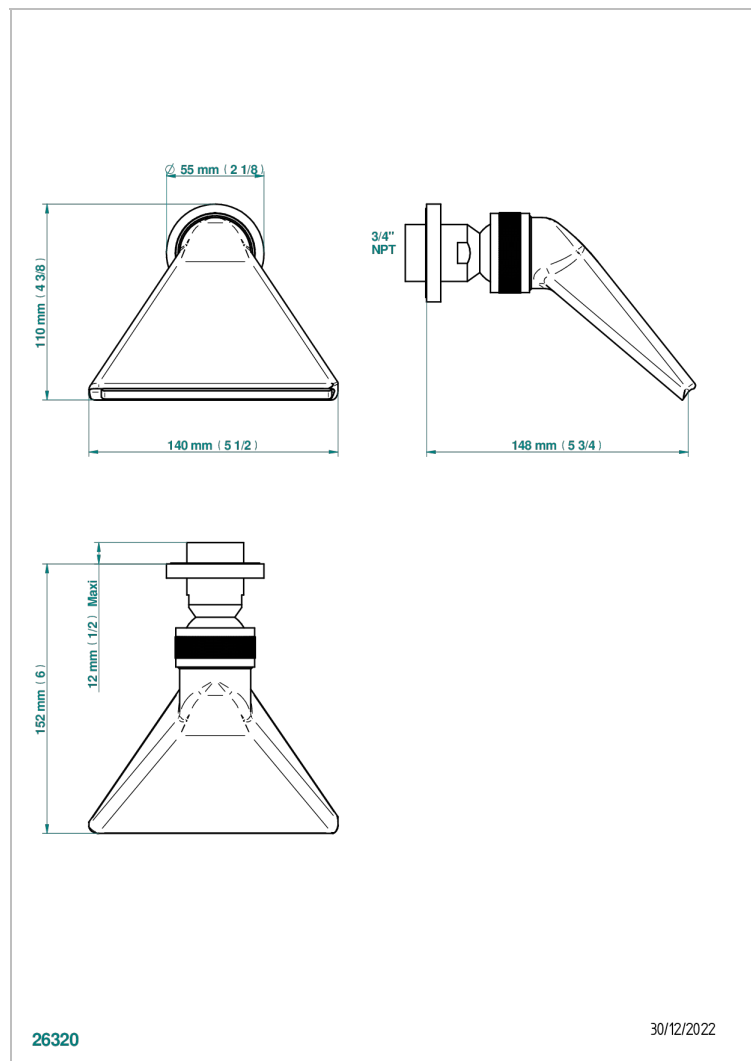

MONTAIGNE LEONARDO GREY MARBLE

G3T-3640/US

Shower head, cast deluge with 3/4" connection

CHARACTERISTIC

- Montaigne Leonardo Grey marble
- Shower head, cast deluge with 3/4" connection

AVAILABLE FINITIONS

Black ceram - D30
Blush PVD - H62
Brass color PVD - H49
Brown bronze color PVD - F33
Chrome polished - A02
Chrome polished / gold polished - G02

Copper antique matt, coated - H07
Gold color PVD - H52
Gold mat - F07
Gold polished - F01
Graphite PVD - H64
Light coated bronze - D01

Matt Umber PVD - H67
Matt blush PVD - H60
Matt brass color PVD - H50
Matt brown bronze color PVD - F34
Matt chrome (American satin) - C02
Matt gold color PVD - H53