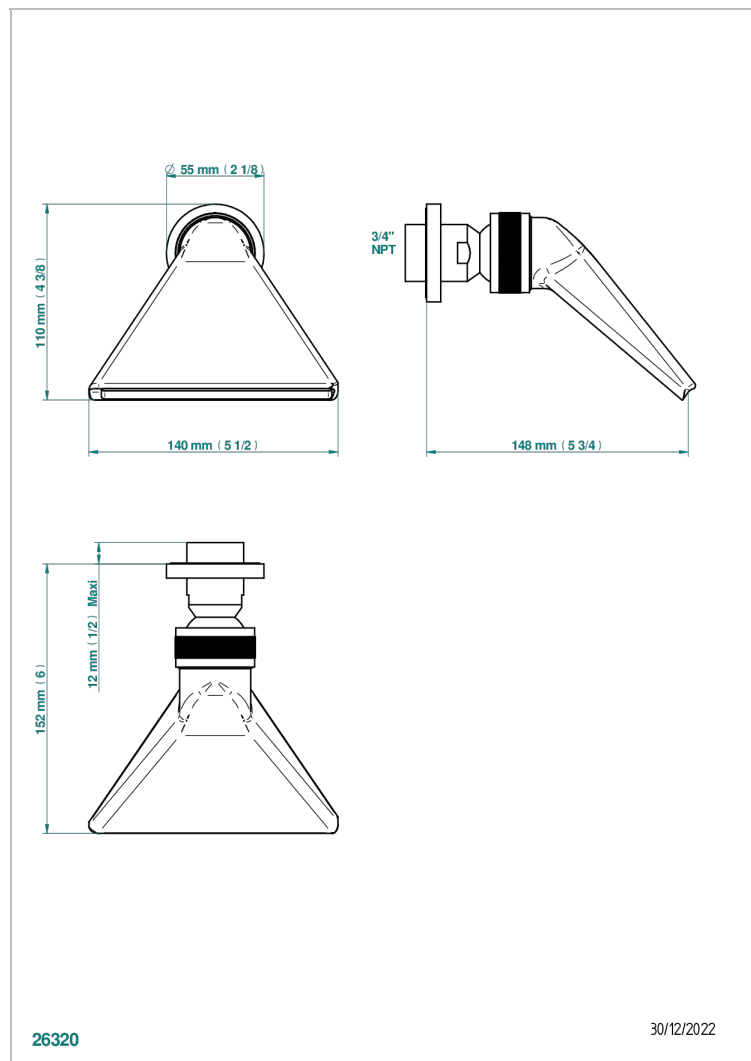

MONTAIGNE GRAND ANTIQUE MARBLE

G3R-3640/US

Shower head, cast deluge with 3/4" connection

CHARACTERISTIC

- Montaigne Grand Antique marble
- Shower head, cast deluge with 3/4" connection

AVAILABLE FINITIONS

Black ceram - D30