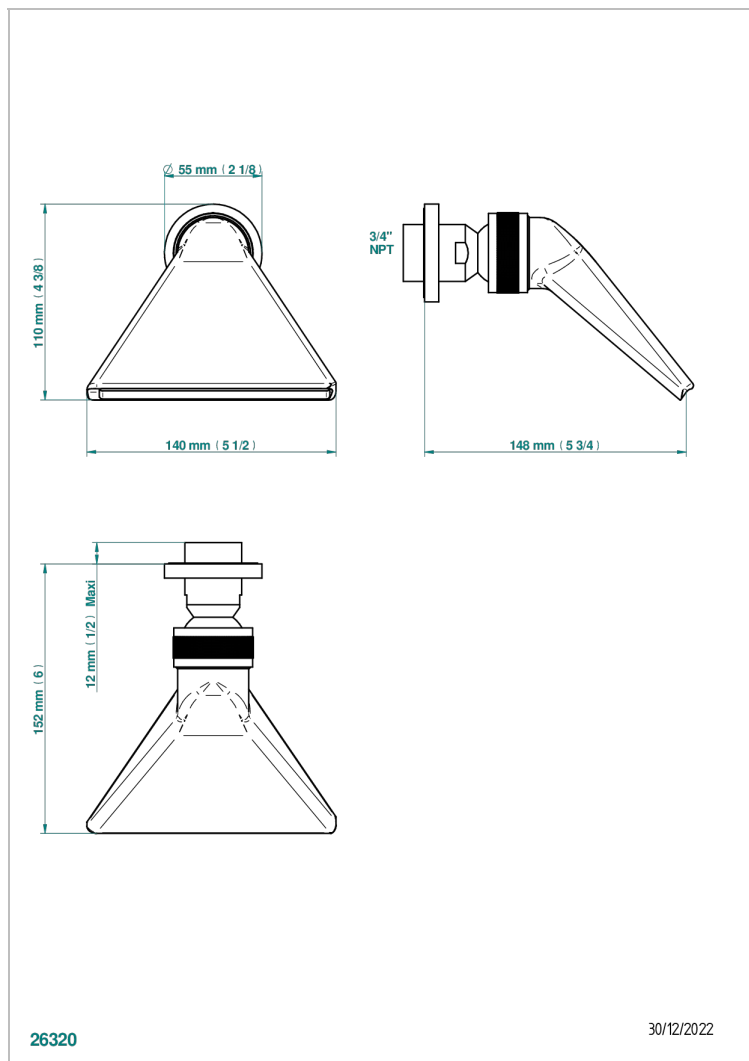

# POMME GOLD LUSTER CRYSTAL

A46-3640/US

Shower head, cast deluge with 3/4" connection

THG<sup>®</sup>  
PARIS

## CHARACTERISTIC

- Pomme Gold luster crystal
- Shower head, cast deluge with 3/4" connection