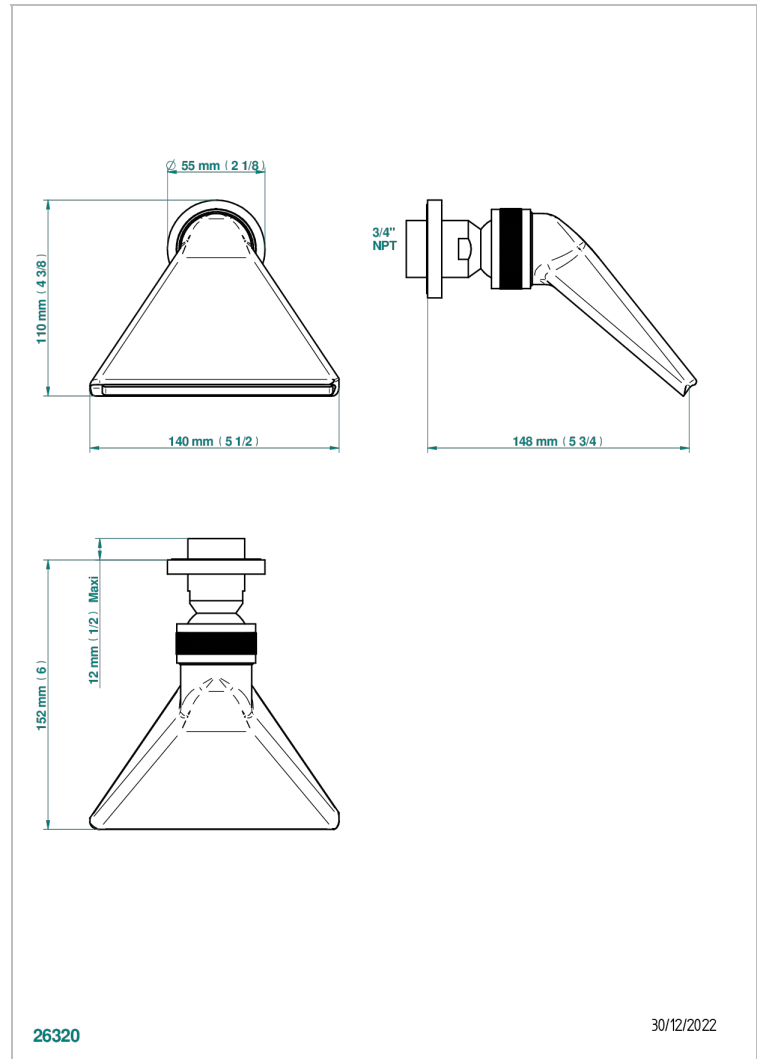

# POMME, CRISTAL SATINADO

A42-3640/US

Shower head, cast deluge with 3/4" connection

THG<sup>®</sup>  
PARIS

## CARACTERÍSTICAS

- Pomme, cristal satinado
- Shower head, cast deluge with 3/4" connection