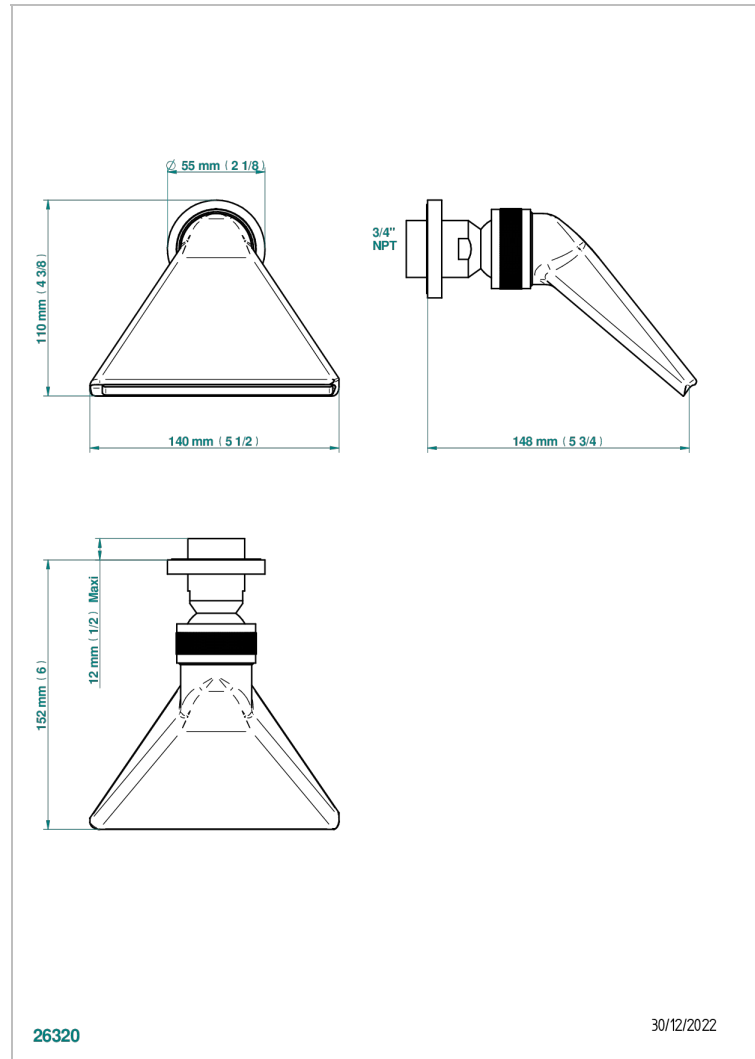

POMME CLEAR SATINY CRYSTAL

A42-3640/US

Shower head, cast deluge with 3/4" connection

THG[®]
PARIS

CHARACTERISTIC

- Pomme Clear satiny crystal
- Shower head, cast deluge with 3/4" connection

AVAILABLE FINITIONS