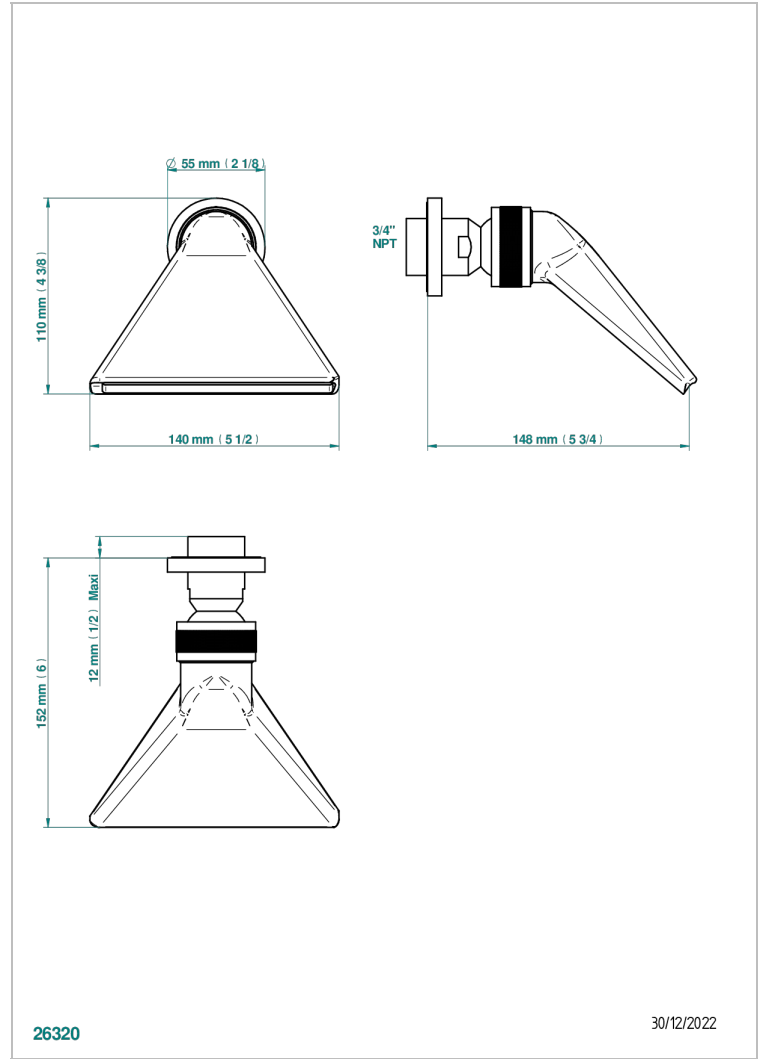

# BAMBOU CRISTAL CLARO

A35-3640/US

Shower head, cast deluge with 3/4" connection

THG<sup>®</sup>  
PARIS

## CARACTERÍSTICAS

- Bambou cristal claro
- Shower head, cast deluge with 3/4" connection