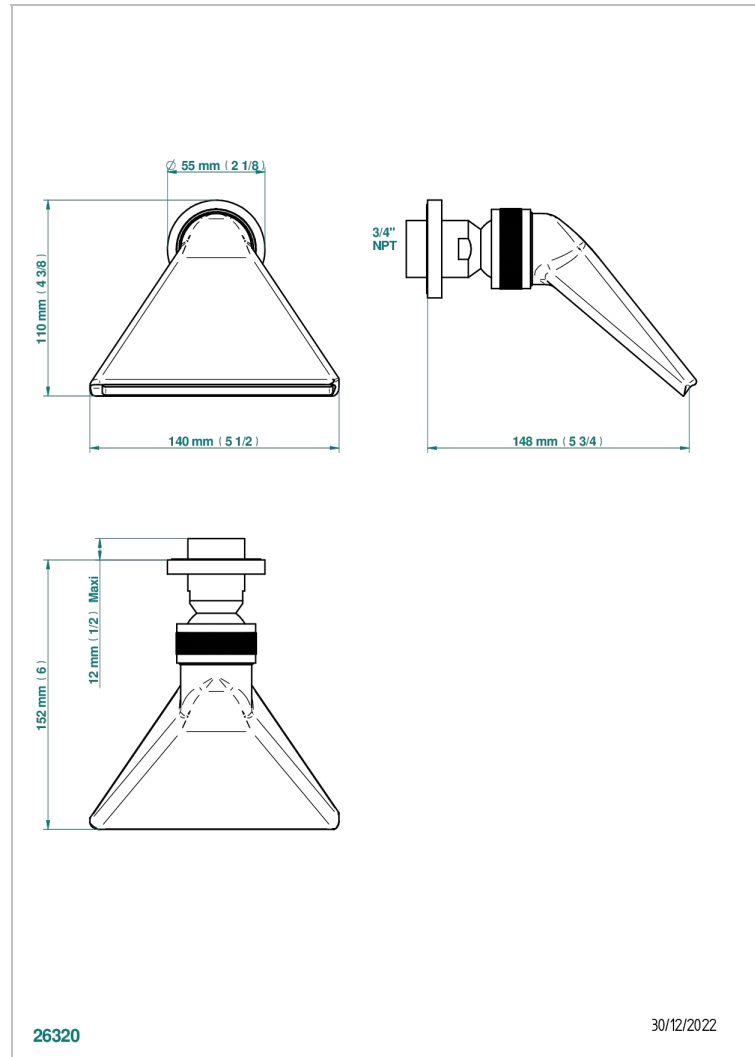

BAMBOU CLEAR CRYSTAL

A35-3640/US

Shower head, cast deluge with 3/4" connection

CHARACTERISTIC

- BamboU Clear crystal
- Shower head, cast deluge with 3/4" connection

AVAILABLE FINITIONS

Black ceram - D30
Blush PVD - H62
Brass color PVD - H49
Brown bronze color PVD - F33
Chrome polished - A02
Chrome polished / gold polished - G02